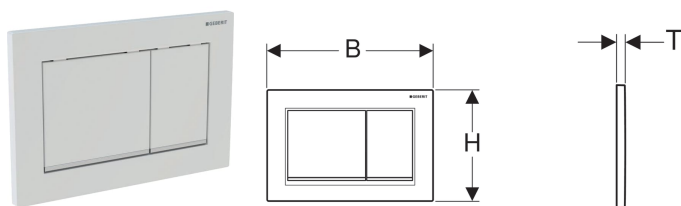

## Geberit flush plate Omega30 for dual flush

Example image

### Application purposes

- For flush actuation with Geberit Omega concealed cisterns

### Characteristics

- Top/front actuation
- Sound-absorbing actuator rods, tool-free fast adjustment

### Scope of delivery

- Mounting frame
- 2 distance bolts
- 2 actuator rods
- Fastening material

Art. no.	Colour / surface	Material designation	B	H	T	
115.080.KH.1	Plate and buttons: gloss chrome-plated Design stripes: matt chrome-plated	Plastic	21.2 cm	14.2 cm	1 cm	
115.080.KJ.1	Plate and buttons: white Design stripes: gloss chrome-plated	Plastic	21.2 cm	14.2 cm	1 cm	
115.080.KK.1	Plate and buttons: white Design stripes: gold-plated	Plastic	21.2 cm	14.2 cm	1 cm	
115.080.KL.1	Plate: white Buttons and design stripes: matt chrome-plated	Plastic	21.2 cm	14.2 cm	1 cm	
115.080.KM.1	Plate and buttons: black Design stripes: gloss chrome-plated	Plastic	21.2 cm	14.2 cm	1 cm	
115.080.KN.1	Plate and buttons: matt chrome-plated Design stripes: gloss chrome-plated	Plastic	21.2 cm	14.2 cm	1 cm	
115.080.JQ.1	Plate and buttons: matt chrome-coated, easy-to-clean coated Design stripes: gloss chrome-plated	Plastic	21.2 cm	14.2 cm	1 cm	New