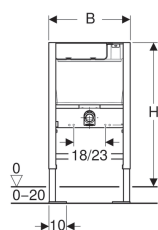

**Geberit Duofix element for wall-hung WC, 79 cm, with low-height furniture cistern**

Example image

**Application purposes**

- For installation in bathroom furniture
- For wall-hung WCs with connection dimensions in accordance with EN 33:2011
- For wall-hung WCs with projection up to 62 cm
- For dual flush
- For floor constructions 0–20 cm

**Characteristics**

- Self-supporting frame, powder-coated
- Frame prepared for support brackets for WC ceramic appliances with small contact surfaces
- Galvanized feet
- Feet adjustable 0–20 cm
- With large foot plates for raised power supply in floors
- Connection bend can be mounted without tools at different depths, adjustable range 45 mm
- Fastening for connection bend, sound-absorbing
- Flush actuation pneumatic
- Flush pipe connection with compression joint

- Water supply connection on the bottom left

**Technical data**

|                                      |             |
|--------------------------------------|-------------|
| Flow pressure                        | 0.1-10 bar  |
| Maximum operating temperature, water | 25 °C       |
| Flush volume, factory setting        | 5.8 and 3 l |

**Scope of delivery**

- 2 threaded rods M12
- Fastening material
- Connection bend 90° made of PE-HD, ø 90 mm
- Adaptor socket made of PE-HD, ø 90 / 110 mm
- Cup for flush volume reduction 4.0 / 2.6 l

**To order additionally**