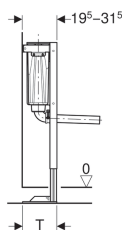

**Geberit Duofix element for wall-hung WC, 79 cm, with low-height furniture cistern**

Example image

**Application purposes**

- For installation in bathroom furniture
- For wall-hung WCs with connection dimensions in accordance with EN 33:2011
- For wall-hung WCs with projection up to 62 cm
- For dual flush
- For floor constructions 0–20 cm

**Characteristics**

- Self-supporting frame, powder-coated
- Frame prepared for support brackets for WC ceramic appliances with small contact surfaces
- Galvanized feet
- Feet adjustable 0–20 cm
- With large foot plates for raised power supply in floors
- Connection bend can be mounted without tools at different depths, adjustable range 45 mm
- Fastening for connection bend, sound-absorbing
- Flush actuation pneumatic
- Flush pipe connection with compression joint

- Water supply connection on the bottom left

**Technical data**

|                                      |             |
|--------------------------------------|-------------|
| Flow pressure                        | 0.1-10 bar  |
| Maximum operating temperature, water | 25 °C       |
| Flush volume, factory setting        | 5.8 and 3 l |

**Scope of delivery**

- 2 threaded rods M12
- Fastening material
- Connection bend 90° made of PE-HD, ø 90 mm
- Adaptor socket made of PE-HD, ø 90 / 110 mm
- Cup for flush volume reduction 4.0 / 2.6 l

**To order additionally**