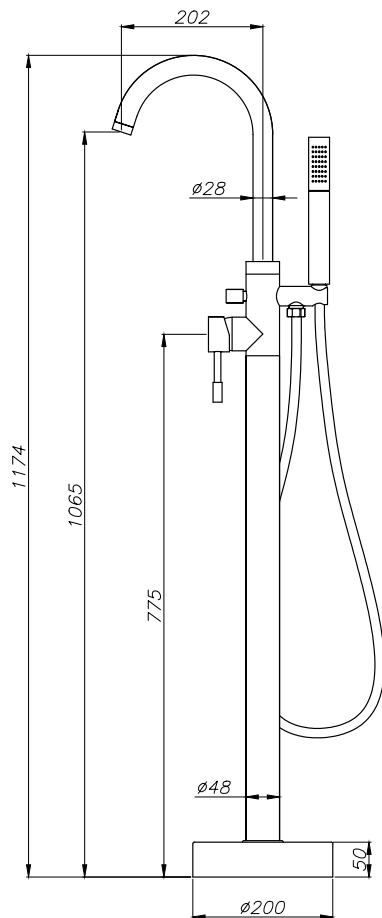

Melanie

TECHNICAL DATA SHEET

<u>PRODUCT RANGE</u>	Taps
<u>FINISH</u>	Chrome

TECHNICAL LINE DRAWING AND SIZES

ADDITIONAL INFORMATION

GUARANTEE AND AFTERCARE

During installation extra care must be taken to avoid damaging the fittings. We provide a guarantee against faulty manufacture or materials (excluding serviceable parts), providing they have been installed, cared for and used in accordance with our instructions and good plumbing practice.