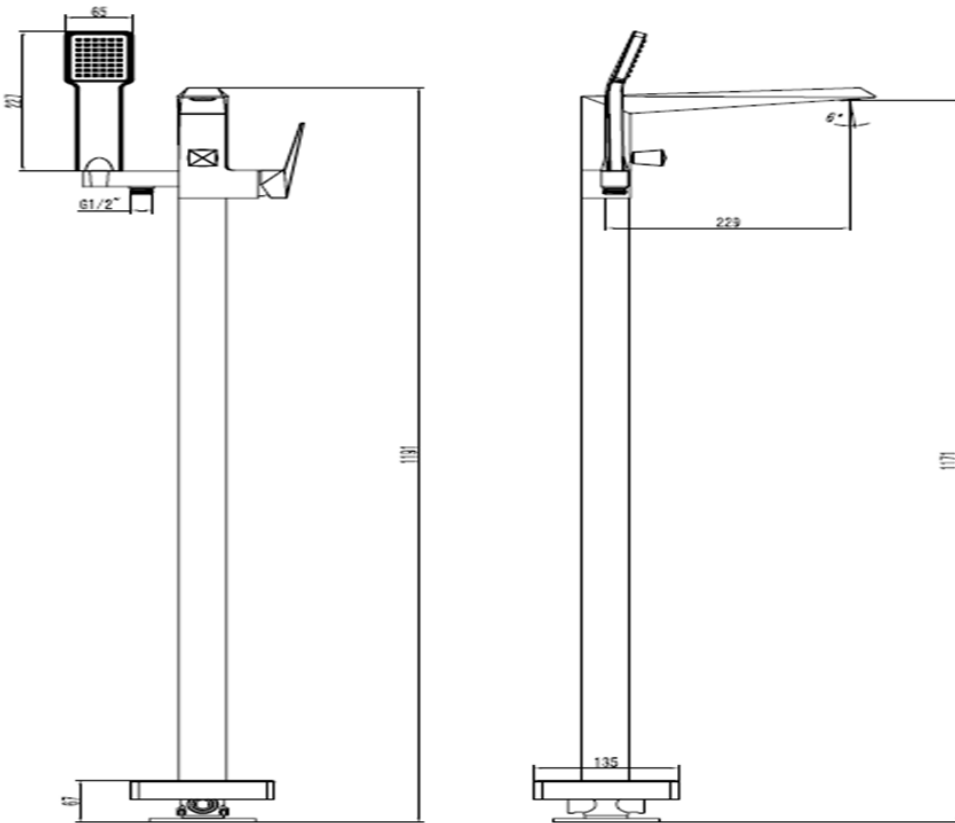

Florence

TECHNICAL DATA SHEET

PRODUCT RANGE Taps
FINISH Chrome

TECHNICAL LINE DRAWING AND SIZES

ADDITIONAL INFORMATION

GUARANTEE AND AFTERCARE

During installation extra care must be taken to avoid damaging the fittings. We provide a guarantee against faulty manufacture or materials (excluding serviceable parts), providing they have been installed, cared for and used in accordance with our instructions and good plumbing practice.