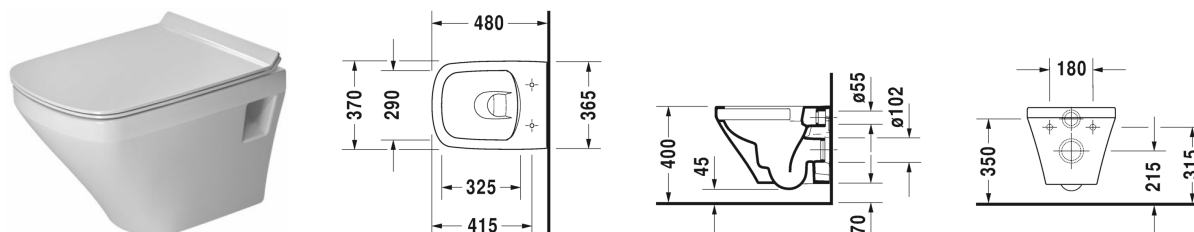

Toilet wall mounted Compact Duravit Rimless® # 257109..00

|< 370 mm >|

Toilet wall mounted Compact Duravit Rimless®	Dimension	Weight	Order number
rimless, washdown model, EWL class 1			
Colors			
00 White Alpin 20 HygieneGlaze (an antibacterial ceramic glaze that provides almost indefinite effectiveness)			
Variant			
©4,5 litre flush	370 x 480 mm	23.000 kg	257109..00
Sanitary ceramics with the special WonderGliss surface finish will remain clean and attractive-looking for a long time to come. When ordering WonderGliss please add a "1" as eleventh digit to the model number.			
Accessory for ceramics			
Fixing for wall mounted bidet and wall mounted toilet	Ø 12 x 180 mm	0.200 kg	006500
Accessory			
Noise reduction gasket for wall mounted toilet		0.300 kg	005064
Suitable products			
Toilet seat and cover hinges stainless steel, without automatic closure,			006371
Toilet seat and cover hinges stainless steel, removable, with automatic closure,			006379

All drawings contain the necessary measurements which are subject to standard tolerances. Exact measurements, in particular for customised installation scenarios, can only be taken from the finished ceramic piece.