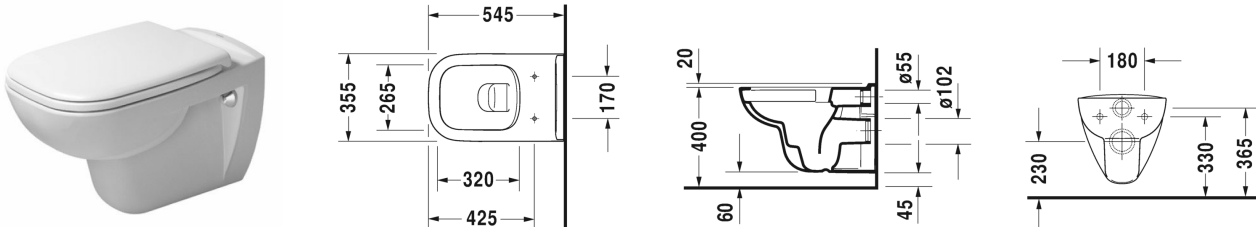

Toilet wall mounted Duravit Rimless® # 257009..002

| < 355 mm > |

Toilet wall mounted Duravit Rimless®	Dimension	Weight	Order number
rimless, washdown model, EWL class 1			
Colors			
00 White Alpin 20 HygieneGlaze (an antibacterial ceramic glaze that provides almost indefinite effectiveness)			
Variant			
©4,5 litre flush	355 x 545 mm	24.300 kg	257009..002
Infobox			
If pre-wall carrier not used, the fixing # 006500 is recommended			
Accessory for ceramics			
Fixing for wall mounted bidet and wall mounted toilet	Ø 12 x 180 mm	0.200 kg	006500
Accessory			
Noise reduction gasket for wall mounted toilet		0.300 kg	005020
Suitable products			
Toilet seat and cover hinges plastic, with automatic closure,			006739
Toilet seat and cover hinges stainless steel, without automatic closure,			006731

All drawings contain the necessary measurements which are subject to standard tolerances. Exact measurements, in particular for customised installation scenarios, can only be taken from the finished ceramic piece.