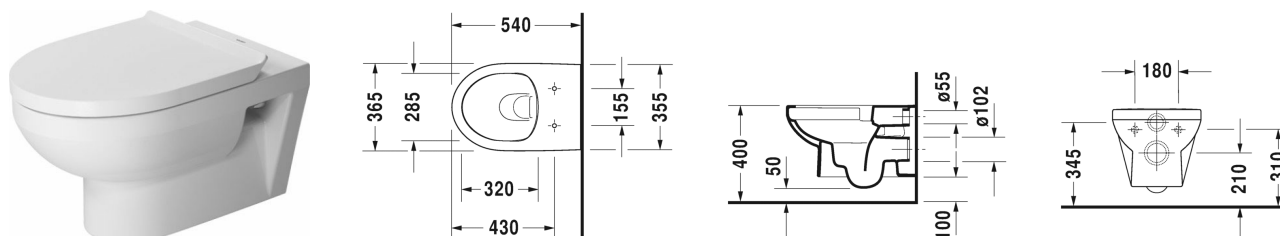

Toilet wall mounted Duravit Rimless® # 256209..00

| < 365 mm > |

Toilet wall mounted Duravit Rimless®	Dimension	Weight	Order number
rimless, washdown model, EWL class 1			
Colors			
00 White Alpin 20 HygieneGlaze (an antibacterial ceramic glaze that provides almost indefinite effectiveness)			
Variants			
©4,5 litre flush	365 x 540 mm	23.000 kg	256209..00
Infobox			
Optionally available with a standard seat and cover			
Sanitary ceramics with the special WonderGliss surface finish will remain clean and attractive-looking for a long time to come. When ordering WonderGliss please add a "1" as eleventh digit to the model number.			
Accessory for ceramics			
Fixing for wall mounted bidet and wall mounted toilet	Ø 12 x 180 mm	0.200 kg	006500
Accessory			
Noise reduction gasket for wall mounted toilet		0.300 kg	005064
Suitable products			
Toilet seat and cover hinges stainless steel, with automatic closure,			002079
Toilet seat and cover hinges stainless steel, without automatic closure,			002071

All drawings contain the necessary measurements which are subject to standard tolerances. Exact measurements, in particular for customised installation scenarios, can only be taken from the finished ceramic piece.