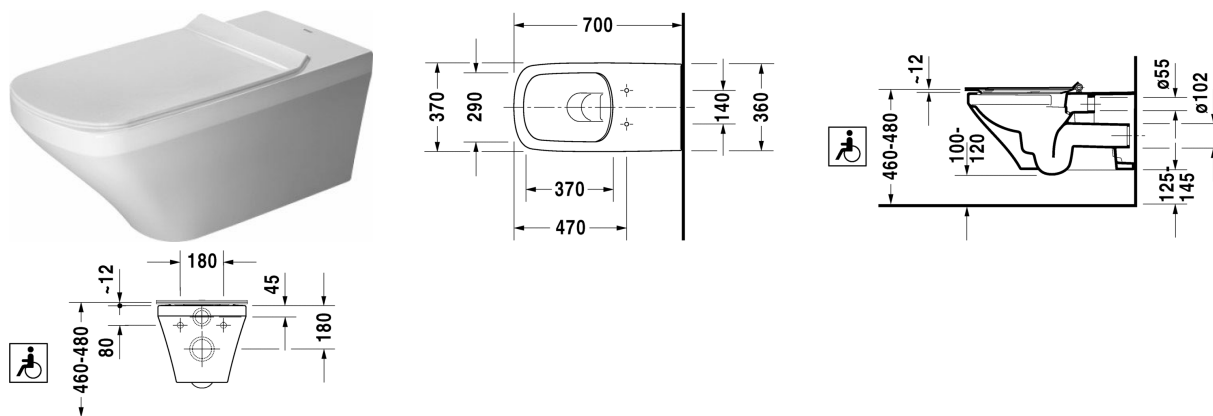

Toilet wall mounted Duravit Rimless® # 255909..00

| < 370 mm > |

Toilet wall mounted Duravit Rimless®	Dimension	Weight	Order number
rimless, washdown model, suitable for barrier-free applications, Projection 700 mm, Durafix included, EWL class 1, 4,5 litre flush			
Colors			
00 White Alpin 20 HygieneGlaze (an antibacterial ceramic glaze that provides almost indefinite effectiveness)			
Variant			
©	370 x 700 mm	30.500 kg	255909..00
Infobox			
Durafix for invisible fixation is included in delivery, If pre-wall carrier not used, the fixing # 006500 is recommended			
Sanitary ceramics with the special WonderGliss surface finish will remain clean and attractive-looking for a long time to come. When ordering WonderGliss please add a "1" as eleventh digit to the model number.			
Accessory			
Noise reduction gasket for wall mounted toilet		0.300 kg	005064
Fixing for wall mounted bidet and wall mounted toilet	Ø 12 x 180 mm	0.200 kg	006500
Suitable products			
Toilet seat and cover removable, elongated, hinges stainless steel, without automatic closure,			006051
Toilet seat and cover removable, elongated, hinges stainless steel, with automatic closure,			006059