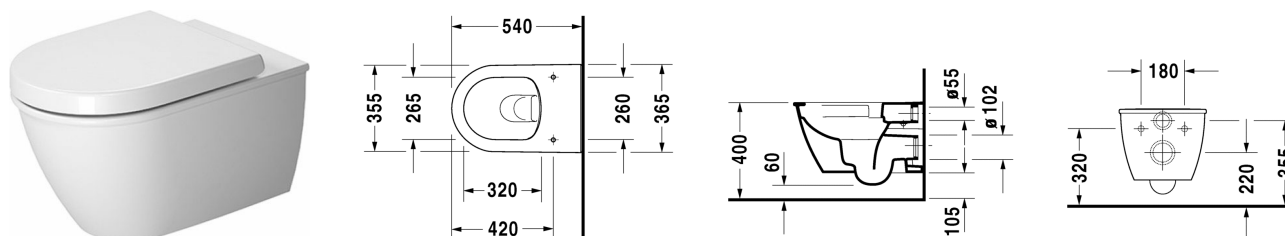

Toilet wall mounted Duravit Rimless® # 255709..00

| < 370 mm > |

Toilet wall mounted Duravit Rimless®	Dimension	Weight	Order number
rimless, washdown model, Durafix included, EWL class 1			
Colors			
00 White Alpin 20 HygieneGlaze (an antibacterial ceramic glaze that provides almost indefinite effectiveness)			
Variants			
©4,5 litre flush	370 x 540 mm	23.200 kg	255709..00
Infobox			
Durafix for invisible fixation is included in delivery, If pre-wall carrier not used, the fixing # 006500 is recommended			
Sanitary ceramics with the special WonderGliss surface finish will remain clean and attractive-looking for a long time to come. When ordering WonderGliss please add a "1" as eleventh digit to the model number.			
Accessory for ceramics			
Fixing for wall mounted bidet and wall mounted toilet	Ø 12 x 180 mm	0.200 kg	006500
Accessory			
Noise reduction gasket for wall mounted toilet		0.300 kg	005064
Suitable products			
Toilet seat and cover hinges stainless steel, removable, with automatic closure,			006989
Toilet seat and cover hinges stainless steel, without automatic closure,			006981

All drawings contain the necessary measurements which are subject to standard tolerances. Exact measurements, in particular for customised installation scenarios, can only be taken from the finished ceramic piece.