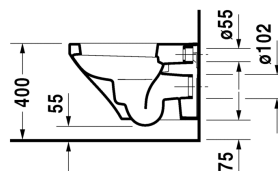

Toilet wall mounted # 255209..00

| < 370 mm > |

Toilet wall mounted	Dimension	Weight	Order number
washdown model, Durafix included, EWL class 1			
Colors			
00 White Alpin 20 HygieneGlaze (an antibacterial ceramic glaze that provides almost indefinite effectiveness)			
Variant			
©4,5 litre flush	370 x 540 mm	23.000 kg	255209..00
Infobox			
Durafix for invisible fixation is included in delivery			
Sanitary ceramics with the special WonderGliss surface finish will remain clean and attractive-looking for a long time to come. When ordering WonderGliss please add a "1" as eleventh digit to the model number.			
Accessory			
Noise reduction gasket for wall mounted toilet		0.300 kg	005064
Fixing for wall mounted bidet and wall mounted toilet	Ø 12 x 180 mm	0.200 kg	006500
Suitable products			
Toilet seat and cover hinges stainless steel, without automatic closure,			006371
Toilet seat and cover hinges stainless steel, removable, with automatic closure,			006379

All drawings contain the necessary measurements which are subject to standard tolerances. Exact measurements, in particular for customised installation scenarios, can only be taken from the finished ceramic piece.