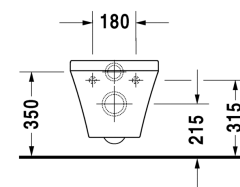

Toilet wall mounted # 255209..00

| < 370 mm > |

Toilet wall mounted	Dimension	Weight	Order number
washdown model, Durafix included, EWL class 1			
Colors			
00 White Alpin 20 HygieneGlaze (an antibacterial ceramic glaze that provides almost indefinite effectiveness)			
Variant			
©4,5 litre flush	370 x 540 mm	23.000 kg	255209..00
Infobox			
Durafix for invisible fixation is included in delivery			
Sanitary ceramics with the special WonderGliss surface finish will remain clean and attractive-looking for a long time to come. When ordering WonderGliss please add a "1" as eleventh digit to the model number.			
Accessory			
Noise reduction gasket for wall mounted toilet		0.300 kg	005064
Fixing for wall mounted bidet and wall mounted toilet	Ø 12 x 180 mm	0.200 kg	006500
Suitable products			
Toilet seat and cover hinges stainless steel, without automatic closure,			006371
Toilet seat and cover hinges stainless steel, removable, with automatic closure,			006379

All drawings contain the necessary measurements which are subject to standard tolerances. Exact measurements, in particular for customised installation scenarios, can only be taken from the finished ceramic piece.