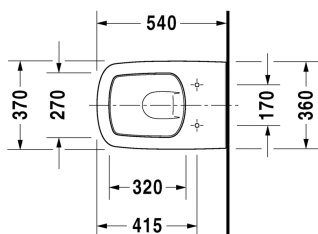

Toilet wall mounted # 255209..00

| < 370 mm > |

Toilet wall mounted	Dimension	Weight	Order number
washdown model, Durafix included, EWL class 1			
Colors			
00 White Alpin 20 HygieneGlaze (an antibacterial ceramic glaze that provides almost indefinite effectiveness)			
Variant			
©4,5 litre flush	370 x 540 mm	23.000 kg	255209..00
Infobox			
Durafix for invisible fixation is included in delivery			
Sanitary ceramics with the special WonderGliss surface finish will remain clean and attractive-looking for a long time to come. When ordering WonderGliss please add a "1" as eleventh digit to the model number.			
Accessory			
Noise reduction gasket for wall mounted toilet		0.300 kg	005064
Fixing for wall mounted bidet and wall mounted toilet	Ø 12 x 180 mm	0.200 kg	006500
Suitable products			
Toilet seat and cover hinges stainless steel, without automatic closure,			006371
Toilet seat and cover hinges stainless steel, removable, with automatic closure,			006379

All drawings contain the necessary measurements which are subject to standard tolerances. Exact measurements, in particular for customised installation scenarios, can only be taken from the finished ceramic piece.