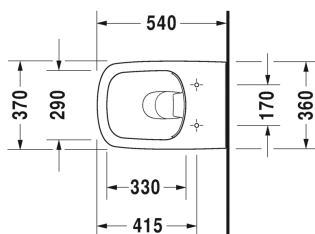

Toilet wall mounted Duravit Rimless® # 255109..00

| < 370 mm > |

Toilet wall mounted Duravit Rimless®	Dimension	Weight	Order number
rimless, washdown model, Durafix included, EWL class 1			
Colors			
00 White Alpin 20 HygieneGlaze (an antibacterial ceramic glaze that provides almost indefinite effectiveness)			
Variant			
©4,5 litre flush	370 x 540 mm	28.700 kg	255109..00
Infobox			
Durafix for invisible fixation is included in delivery			
Sanitary ceramics with the special WonderGliss surface finish will remain clean and attractive-looking for a long time to come. When ordering WonderGliss please add a "1" as eleventh digit to the model number.			
Accessory for ceramics			
Fixing for wall mounted bidet and wall mounted toilet	Ø 12 x 180 mm	0.200 kg	006500
Accessory			
Noise reduction gasket for wall mounted toilet		0.300 kg	005064
Suitable products			
Toilet seat and cover hinges stainless steel, without automatic closure,			006371
Toilet seat and cover hinges stainless steel, removable, with automatic closure,			006379

All drawings contain the necessary measurements which are subject to standard tolerances. Exact measurements, in particular for customised installation scenarios, can only be taken from the finished ceramic piece.