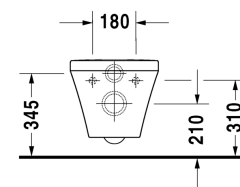

Toilet wall mounted Duravit Rimless® # 255109..00

| < 370 mm > |

Toilet wall mounted Duravit Rimless®	Dimension	Weight	Order number
rimless, washdown model, Durafix included, EWL class 1			
Colors			
00 White Alpin 20 HygieneGlaze (an antibacterial ceramic glaze that provides almost indefinite effectiveness)			
Variant			
©4,5 litre flush	370 x 540 mm	28.700 kg	255109..00
Infobox			
Durafix for invisible fixation is included in delivery			
Sanitary ceramics with the special WonderGliss surface finish will remain clean and attractive-looking for a long time to come. When ordering WonderGliss please add a "1" as eleventh digit to the model number.			
Accessory for ceramics			
Fixing for wall mounted bidet and wall mounted toilet	Ø 12 x 180 mm	0.200 kg	006500
Accessory			
Noise reduction gasket for wall mounted toilet		0.300 kg	005064
Suitable products			
Toilet seat and cover hinges stainless steel, without automatic closure,			006371
Toilet seat and cover hinges stainless steel, removable, with automatic closure,			006379

All drawings contain the necessary measurements which are subject to standard tolerances. Exact measurements, in particular for customised installation scenarios, can only be taken from the finished ceramic piece.