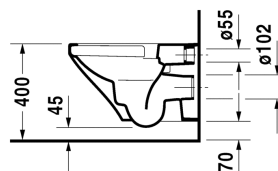

Toilet wall mounted Duravit Rimless® # 255109..00

| < 370 mm > |

Toilet wall mounted Duravit Rimless®	Dimension	Weight	Order number
rimless, washdown model, Durafix included, EWL class 1			
Colors			
00 White Alpin 20 HygieneGlaze (an antibacterial ceramic glaze that provides almost indefinite effectiveness)			
Variant			
©4,5 litre flush	370 x 540 mm	28.700 kg	255109..00
Infobox			
Durafix for invisible fixation is included in delivery			
Sanitary ceramics with the special WonderGliss surface finish will remain clean and attractive-looking for a long time to come. When ordering WonderGliss please add a "1" as eleventh digit to the model number.			
Accessory for ceramics			
Fixing for wall mounted bidet and wall mounted toilet	Ø 12 x 180 mm	0.200 kg	006500
Accessory			
Noise reduction gasket for wall mounted toilet		0.300 kg	005064
Suitable products			
Toilet seat and cover hinges stainless steel, without automatic closure,			006371
Toilet seat and cover hinges stainless steel, removable, with automatic closure,			006379

All drawings contain the necessary measurements which are subject to standard tolerances. Exact measurements, in particular for customised installation scenarios, can only be taken from the finished ceramic piece.