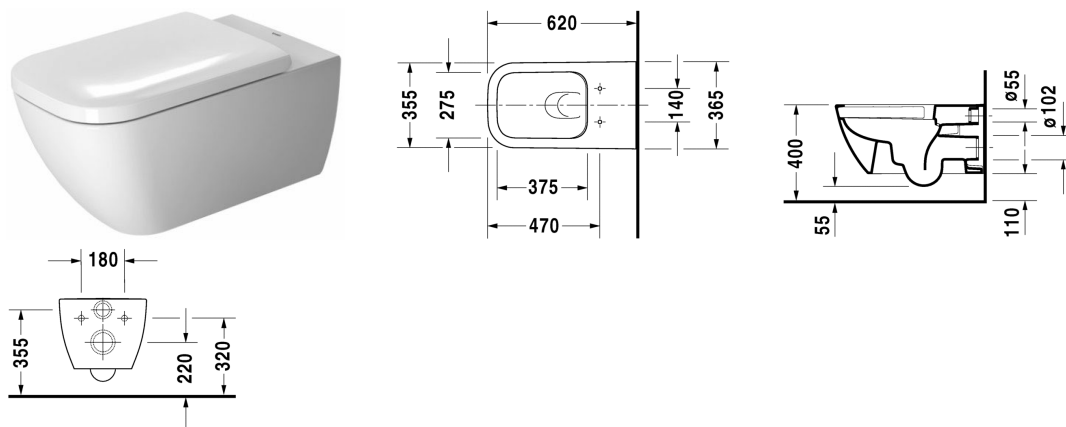

Toilet wall mounted Duravit Rimless® # 255009..00

| < 365 mm >

Toilet wall mounted Duravit Rimless®	Dimension	Weight	Order number
rimless, washdown model, Durafix included, EWL class 1			
Colors			
00 White Alpin 20 HygieneGlaze (an antibacterial ceramic glaze that provides almost indefinite effectiveness)			
Variant			
©4,5 litre flush	365 x 620 mm	28.200 kg	255009..00
Infobox			
Durafix for invisible fixation is included in delivery			
Sanitary ceramics with the special WonderGliss surface finish will remain clean and attractive-looking for a long time to come. When ordering WonderGliss please add a "1" as eleventh digit to the model number.			
Accessory for ceramics			
Fixing for wall mounted bidet and wall mounted toilet	Ø 12 x 180 mm	0.200 kg	006500
Accessory			
Noise reduction gasket for wall mounted toilet		0.300 kg	005064
Suitable products			
Toilet seat and cover hinges stainless steel, elongated, removable, without automatic closure,			006461
Toilet seat and cover hinges stainless steel, elongated, with automatic closure,			006469

All drawings contain the necessary measurements which are subject to standard tolerances. Exact measurements, in particular for