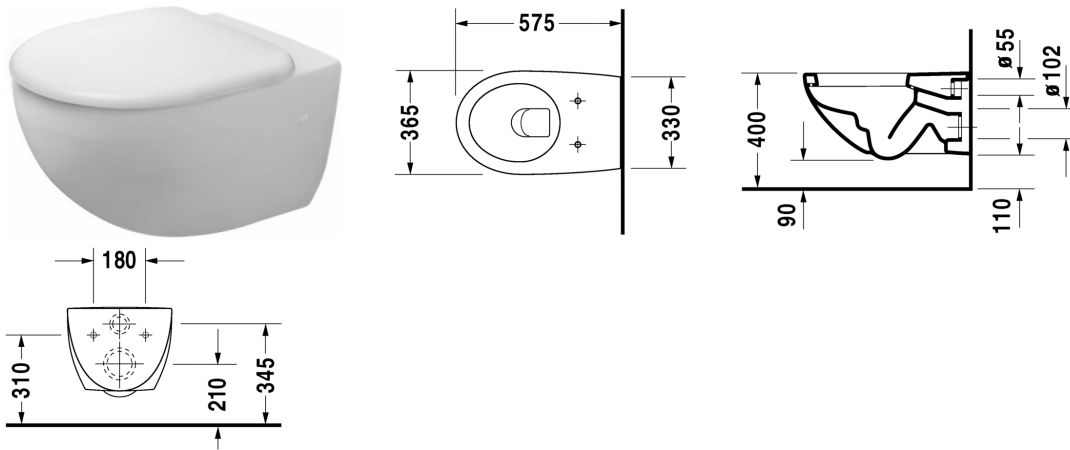

Toilet wall mounted # 254609..64

|< 365 mm >

Toilet wall mounted	Dimension	Weight	Order number
washdown model, Durafix included, EWL class 1			
Colors			
00 White Alpin 20 HygieneGlaze (an antibacterial ceramic glaze that provides almost indefinite effectiveness)			
Variant			
©4,5 litre flush	365 x 575 mm	23.000 kg	254609..64
Infobox			
Durafix for concealed fixation is included in delivery, Pre-wall elements with odour extractors are not recommended			
Sanitary ceramics with the special WonderGliss surface finish will remain clean and attractive-looking for a long time to come. When ordering WonderGliss please add a "1" as eleventh digit to the model number.			
Accessory			
Fixing for wall mounted bidet and wall mounted toilet	Ø 12 x 180 mm	0.200 kg	006500
Noise reduction gasket for wall mounted toilet		0.300 kg	005020
Suitable products			
Toilet seat and cover removable, wrap over, hinges stainless steel, with automatic closure,			006969
Toilet seat and cover removable, wrap over, hinges stainless steel, without automatic closure,			006961