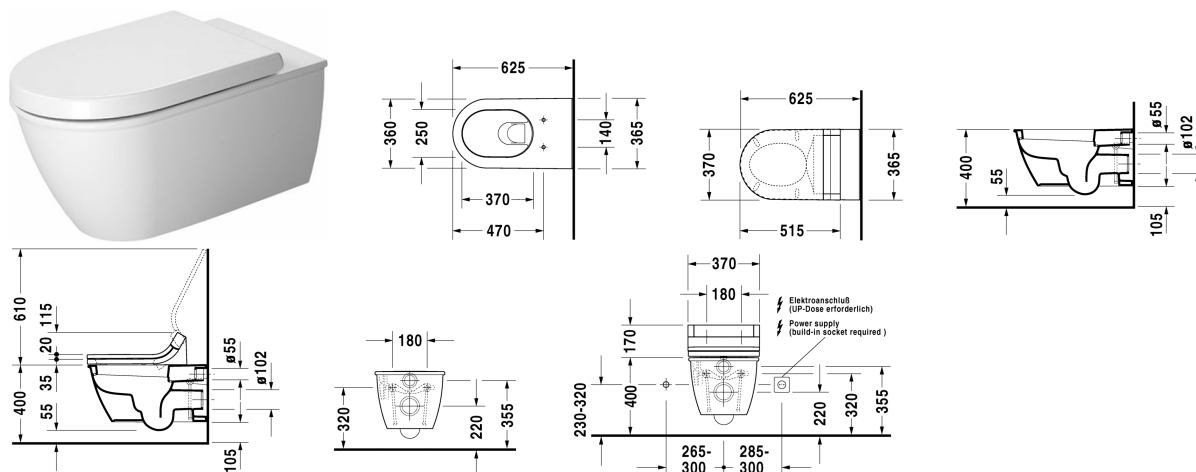

Toilet wall mounted # 254409..00

| < 370 mm > |

Toilet wall mounted	Dimension	Weight	Order number
washdown model, Durafix included, EWL class 1			
<b>Colors</b>			
00 White Alpin 20 HygieneGlaze (an antibacterial ceramic glaze that provides almost indefinite effectiveness)			
<b>Variant</b>			
©4,5 litre flush	370 x 625 mm	27.400 kg	254409..00
<b>Infobox</b>			
Durafix for invisible fixation is included in delivery			
Sanitary ceramics with the special WonderGliss surface finish will remain clean and attractive-looking for a long time to come. When ordering WonderGliss please add a "1" as eleventh digit to the model number.			
<b>Accessory for ceramics</b>			
Fixing for wall mounted bidet and wall mounted toilet	Ø 12 x 180 mm	0.200 kg	006500
<b>Accessory</b>			
Noise reduction gasket for wall mounted toilet		0.300 kg	005064
<b>Suitable products</b>			
Toilet seat and cover elongated, hinges stainless steel, without automatic closure,			006332
Toilet seat and cover elongated, hinges stainless steel, removable, with automatic closure,			006339