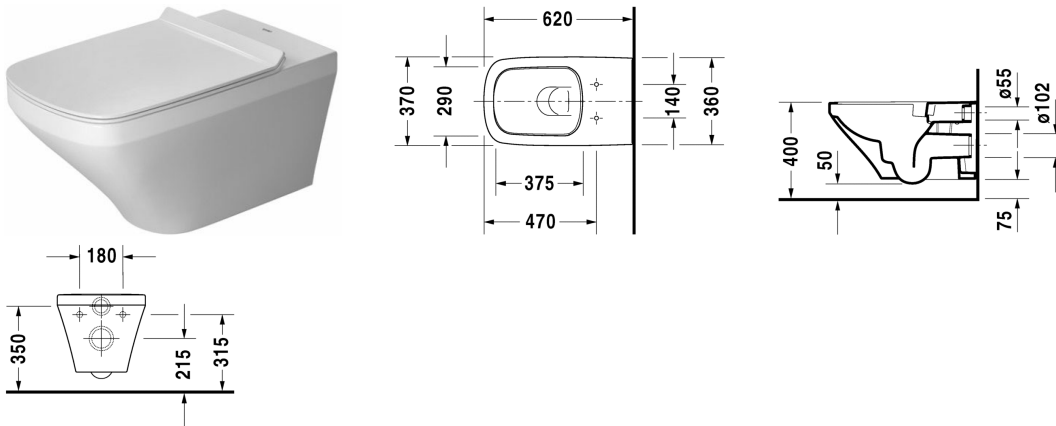

Toilet wall mounted Duravit Rimless® # 254209..00

| < 370 mm > |

Toilet wall mounted Duravit Rimless®	Dimension	Weight	Order number
rimless, washdown model, Durafix included, EWL class 1			
<b>Colors</b>			
00 White Alpin 20 HygieneGlaze (an antibacterial ceramic glaze that provides almost indefinite effectiveness)			
<b>Variant</b>			
©4,5 litre flush	370 x 620 mm	28.300 kg	254209..00
<b>Infobox</b>			
Durafix for invisible fixation is included in delivery			
Sanitary ceramics with the special WonderGliss surface finish will remain clean and attractive-looking for a long time to come. When ordering WonderGliss please add a "1" as eleventh digit to the model number.			
<b>Accessory for ceramics</b>			
Fixing for wall mounted bidet and wall mounted toilet	Ø 12 x 180 mm	0.200 kg	006500
<b>Accessory</b>			
Noise reduction gasket for wall mounted toilet		0.300 kg	005064
<b>Suitable products</b>			
Toilet seat and cover removable, elongated, hinges stainless steel, without automatic closure,			006051
Toilet seat and cover removable, elongated, hinges stainless steel, with automatic closure,			006059

All drawings contain the necessary measurements which are subject to standard tolerances. Exact measurements, in particular for