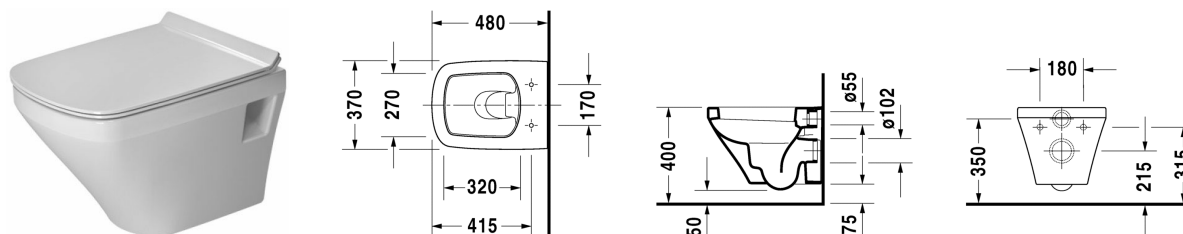

Toilet wall mounted Compact # 253909..00

|< 370 mm >|

Toilet wall mounted Compact	Dimension	Weight	Order number
washdown model, EWL class 1			
Colors			
00 White Alpin 20 HygieneGlaze (an antibacterial ceramic glaze that provides almost indefinite effectiveness)			
Variant			
©4,5 litre flush	370 x 480 mm	22.500 kg	253909..00
Sanitary ceramics with the special WonderGliss surface finish will remain clean and attractive-looking for a long time to come. When ordering WonderGliss please add a "1" as eleventh digit to the model number.			
Accessory for ceramics			
Fixing for wall mounted bidet and wall mounted toilet	Ø 12 x 180 mm	0.200 kg	006500
Accessory			
Noise reduction gasket for wall mounted toilet		0.300 kg	005064
Suitable products			
Toilet seat and cover hinges stainless steel, without automatic closure,			006371
Toilet seat and cover hinges stainless steel, removable, with automatic closure,			006379

All drawings contain the necessary measurements which are subject to standard tolerances. Exact measurements, in particular for customised installation scenarios, can only be taken from the finished ceramic piece.