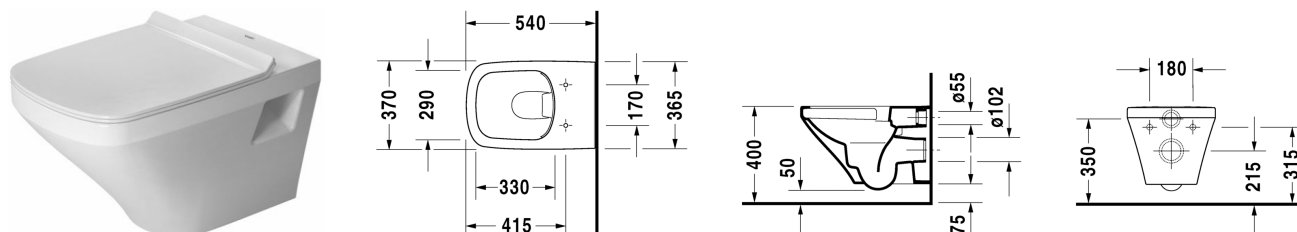

Toilet wall mounted Duravit Rimless® # 253809..00

| < 370 mm > |

Toilet wall mounted Duravit Rimless®	Dimension	Weight	Order number
rimless, washdown model, EWL class 1			
<b>Colors</b>			
00 White Alpin 20 HygieneGlaze (an antibacterial ceramic glaze that provides almost indefinite effectiveness)			
<b>Variant</b>			
©4,5 litre flush	370 x 540 mm	25.400 kg	253809..00
Sanitary ceramics with the special WonderGliss surface finish will remain clean and attractive-looking for a long time to come. When ordering WonderGliss please add a "1" as eleventh digit to the model number.			
<b>Accessory for ceramics</b>			
Fixing for wall mounted bidet and wall mounted toilet	Ø 12 x 180 mm	0.200 kg	006500
<b>Accessory</b>			
Noise reduction gasket for wall mounted toilet		0.300 kg	005064
<b>Suitable products</b>			
Toilet seat and cover hinges stainless steel, without automatic closure,			006371
Toilet seat and cover hinges stainless steel, removable, with automatic closure,			006379

All drawings contain the necessary measurements which are subject to standard tolerances. Exact measurements, in particular for customised installation scenarios, can only be taken from the finished ceramic piece.