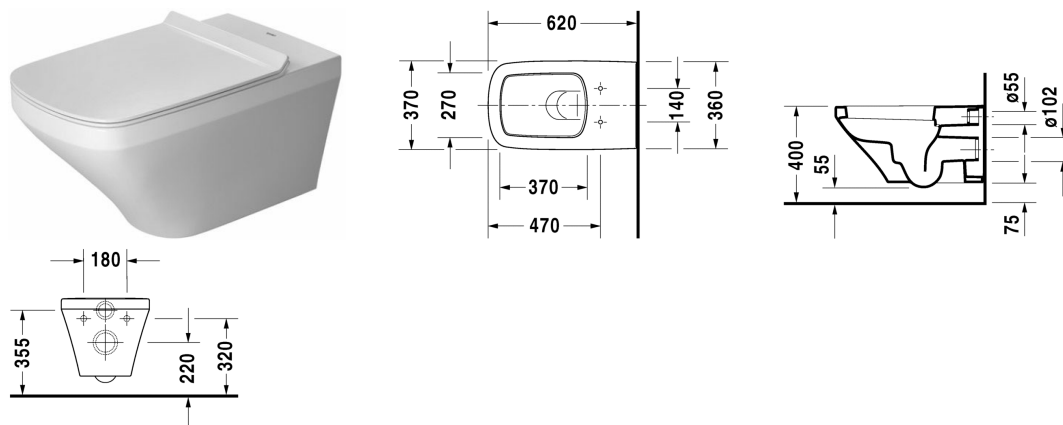

Toilet wall mounted # 253709..00

| < 370 mm > |

Toilet wall mounted	Dimension	Weight	Order number
washdown model, Durafix included, EWL class 1			
Colors			
00 White Alpin 20 HygieneGlaze (an antibacterial ceramic glaze that provides almost indefinite effectiveness)			
Variant			
©4,5 litre flush	370 x 620 mm	30.800 kg	253709..00
Infobox			
Durafix for invisible fixation is included in delivery			
Sanitary ceramics with the special WonderGliss surface finish will remain clean and attractive-looking for a long time to come. When ordering WonderGliss please add a "1" as eleventh digit to the model number.			
Accessory for ceramics			
Fixing for wall mounted bidet and wall mounted toilet	Ø 12 x 180 mm	0.200 kg	006500
Accessory			
Noise reduction gasket for wall mounted toilet		0.300 kg	005064
Suitable products			
Toilet seat and cover removable, elongated, hinges stainless steel, without automatic closure,			006051
Toilet seat and cover removable, elongated, hinges stainless steel, with automatic closure,			006059

All drawings contain the necessary measurements which are subject to standard tolerances. Exact measurements, in particular for