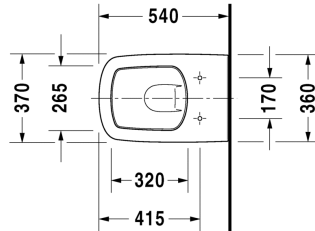

Toilet wall mounted # 253609..00

|< 370 mm >|

Toilet wall mounted	Dimension	Weight	Order number
washdown model, EWL class 1			
Colors			
00 White Alpin 20 HygieneGlaze (an antibacterial ceramic glaze that provides almost indefinite effectiveness)			
Variant			
©4,5 litre flush	370 x 540 mm	25.000 kg	253609..00
Sanitary ceramics with the special WonderGliss surface finish will remain clean and attractive-looking for a long time to come. When ordering WonderGliss please add a "1" as eleventh digit to the model number.			
Accessory for ceramics			
Fixing for wall mounted bidet and wall mounted toilet	Ø 12 x 180 mm	0.200 kg	006500
Accessory			
Noise reduction gasket for wall mounted toilet		0.300 kg	005064
Suitable products			
Toilet seat and cover hinges stainless steel, without automatic closure,			006371
Toilet seat and cover hinges stainless steel, removable, with automatic closure,			006379

All drawings contain the necessary measurements which are subject to standard tolerances. Exact measurements, in particular for customised installation scenarios, can only be taken from the finished ceramic piece.