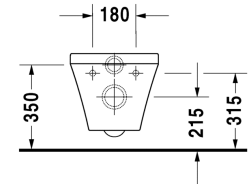

Toilet wall mounted # 253609..00

|< 370 mm >|

Toilet wall mounted	Dimension	Weight	Order number
washdown model, EWL class 1			
Colors			
00 White Alpin 20 HygieneGlaze (an antibacterial ceramic glaze that provides almost indefinite effectiveness)			
Variant			
©4,5 litre flush	370 x 540 mm	25.000 kg	253609..00
Sanitary ceramics with the special WonderGliss surface finish will remain clean and attractive-looking for a long time to come. When ordering WonderGliss please add a "1" as eleventh digit to the model number.			
Accessory for ceramics			
Fixing for wall mounted bidet and wall mounted toilet	Ø 12 x 180 mm	0.200 kg	006500
Accessory			
Noise reduction gasket for wall mounted toilet		0.300 kg	005064
Suitable products			
Toilet seat and cover hinges stainless steel, without automatic closure,			006371
Toilet seat and cover hinges stainless steel, removable, with automatic closure,			006379

All drawings contain the necessary measurements which are subject to standard tolerances. Exact measurements, in particular for customised installation scenarios, can only be taken from the finished ceramic piece.