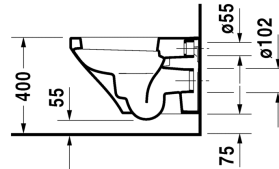

Toilet wall mounted # 253609..00

|< 370 mm >|

Toilet wall mounted	Dimension	Weight	Order number
washdown model, EWL class 1			
Colors			
00 White Alpin 20 HygieneGlaze (an antibacterial ceramic glaze that provides almost indefinite effectiveness)			
Variant			
©4,5 litre flush	370 x 540 mm	25.000 kg	253609..00
Sanitary ceramics with the special WonderGliss surface finish will remain clean and attractive-looking for a long time to come. When ordering WonderGliss please add a "1" as eleventh digit to the model number.			
Accessory for ceramics			
Fixing for wall mounted bidet and wall mounted toilet	Ø 12 x 180 mm	0.200 kg	006500
Accessory			
Noise reduction gasket for wall mounted toilet		0.300 kg	005064
Suitable products			
Toilet seat and cover hinges stainless steel, without automatic closure,			006371
Toilet seat and cover hinges stainless steel, removable, with automatic closure,			006379

All drawings contain the necessary measurements which are subject to standard tolerances. Exact measurements, in particular for customised installation scenarios, can only be taken from the finished ceramic piece.