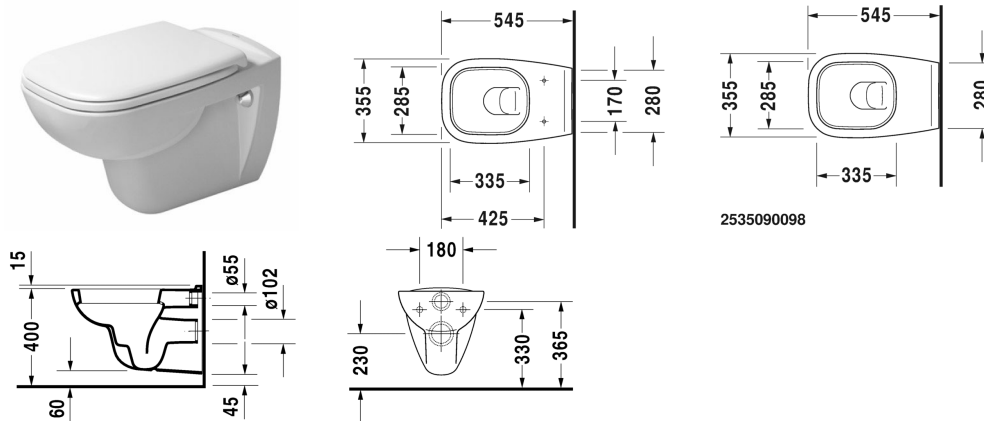

Toilet wall mounted # 253509..002

| < 355 mm > |

Toilet wall mounted	Dimension	Weight	Order number
washdown model, EWL class 1			
Colors			
00 White Alpin 20 HygieneGlaze (an antibacterial ceramic glaze that provides almost indefinite effectiveness)			
Variant			
©4,5 litre flush	355 x 545 mm	20.000 kg	253509..002
Infobox			
If pre-wall carrier not used, the fixing # 006500 is recommended			
Accessory for ceramics			
Fixing for wall mounted bidet and wall mounted toilet	Ø 12 x 180 mm	0.200 kg	006500
Accessory			
Noise reduction gasket for wall mounted toilet		0.300 kg	005020
Suitable products			
Toilet seat and cover hinges plastic, with automatic closure,			006739
Toilet seat and cover hinges stainless steel, without automatic closure,			006731

All drawings contain the necessary measurements which are subject to standard tolerances. Exact measurements, in particular for customised installation scenarios, can only be taken from the finished ceramic piece.