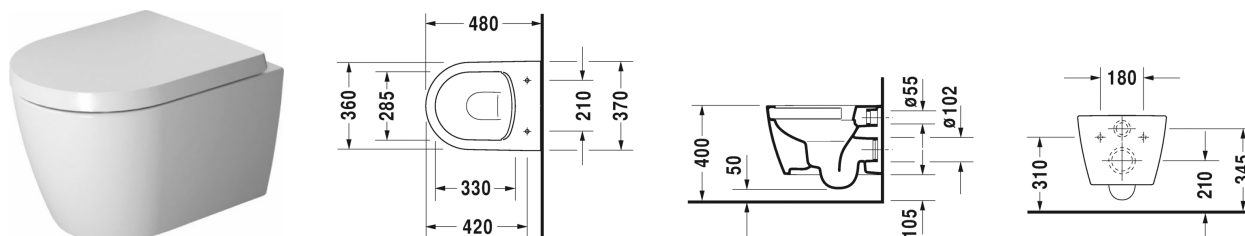

Toilet wall mounted Compact Duravit Rimless® # 253009..00

| < 370 mm > |

Toilet wall mounted Compact Duravit Rimless®	Dimension	Weight	Order number
rimless, washdown model, Durafix included, EWL class 1			
Colors			
00 White Alpin 20 HygieneGlaze (an antibacterial ceramic glaze that provides almost indefinite effectiveness)			
Variant			
©4,5 litre flush	370 x 480 mm	23.600 kg	253009..00
Infobox			
Durafix for invisible fixation is included in delivery			
Sanitary ceramics with the special WonderGliss surface finish will remain clean and attractive-looking for a long time to come. When ordering WonderGliss please add a "1" as eleventh digit to the model number.			
Accessory for ceramics			
Fixing for wall mounted bidet and wall mounted toilet	Ø 12 x 180 mm	0.200 kg	006500
Accessory			
Noise reduction gasket for wall mounted toilet		0.300 kg	005064
Suitable products			
Toilet seat and cover hinges stainless steel, without automatic closure,			002011
Toilet seat and cover hinges stainless steel, removable, with automatic closure,			002019

All drawings contain the necessary measurements which are subject to standard tolerances. Exact measurements, in particular for customised installation scenarios, can only be taken from the finished ceramic piece.