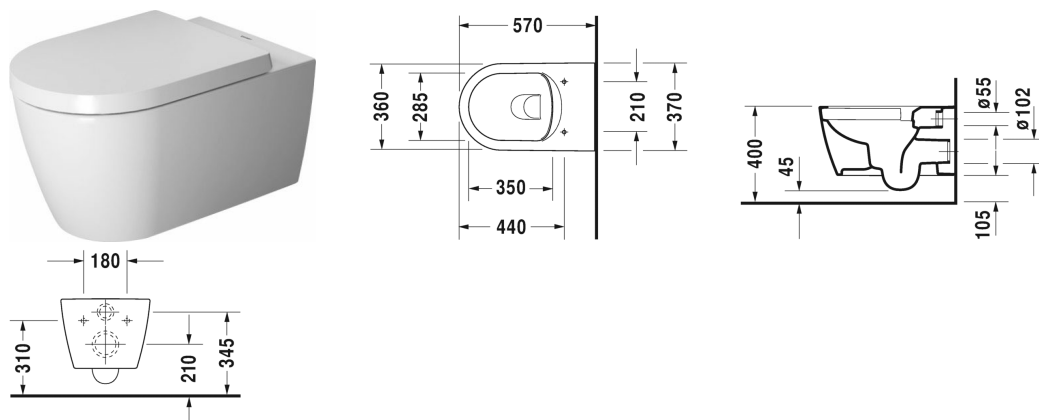

Toilet wall mounted Duravit Rimless® # 252909..00

|< 370 mm >|

Toilet wall mounted Duravit Rimless®	Dimension	Weight	Order number
rimless, washdown model, Durafix included, EWL class 1			
<b>Colors</b>			
00 White Alpin 20 HygieneGlaze (an antibacterial ceramic glaze that provides almost indefinite effectiveness)			
<b>Variant</b>			
©4,5 litre flush	370 x 570 mm	26.000 kg	252909..00
<b>Infobox</b>			
Durafix for invisible fixation is included in delivery			
Sanitary ceramics with the special WonderGliss surface finish will remain clean and attractive-looking for a long time to come. When ordering WonderGliss please add a "1" as eleventh digit to the model number.			
<b>Accessory for ceramics</b>			
Fixing for wall mounted bidet and wall mounted toilet	Ø 12 x 180 mm	0.200 kg	006500
<b>Accessory</b>			
Noise reduction gasket for wall mounted toilet		0.300 kg	005064
<b>Suitable products</b>			
Toilet seat and cover hinges stainless steel, without automatic closure,			002001
Toilet seat and cover hinges stainless steel, removable, with automatic closure,			002009

All drawings contain the necessary measurements which are subject to standard tolerances. Exact measurements, in particular for