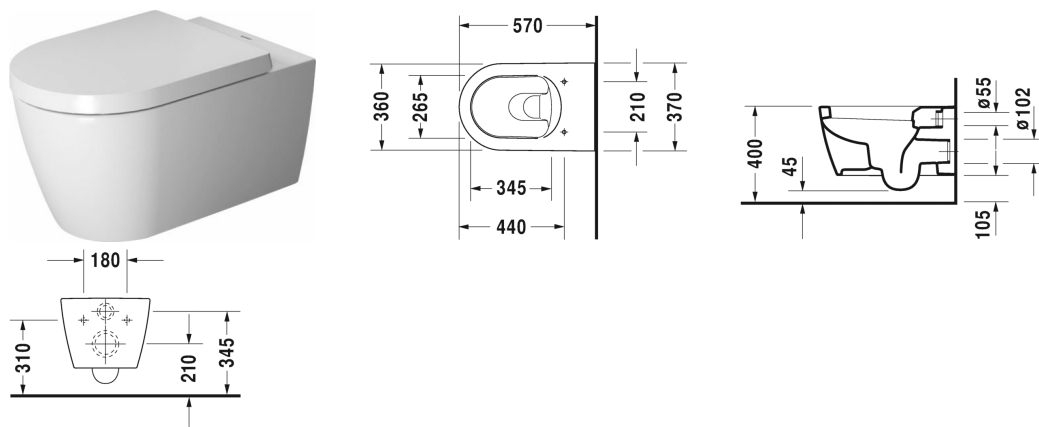

Toilet wall mounted # 252809..00

| < 370 mm > |

Toilet wall mounted	Dimension	Weight	Order number
washdown model, Durafix included, EWL class 1, 4,5 litre flush			
Colors			
00 White Alpin 20 HygieneGlaze (an antibacterial ceramic glaze that provides almost indefinite effectiveness)			
Variant			
©	370 x 570 mm	26.000 kg	252809..00
Infobox			
Durafix for invisible fixation is included in delivery			
Sanitary ceramics with the special WonderGliss surface finish will remain clean and attractive-looking for a long time to come. When ordering WonderGliss please add a "1" as eleventh digit to the model number.			
Accessory			
Noise reduction gasket for wall mounted toilet		0.300 kg	005064
Fixing for wall mounted bidet and wall mounted toilet	Ø 12 x 180 mm	0.200 kg	006500
Suitable products			
Toilet seat and cover hinges stainless steel, without automatic closure,			002001
Toilet seat and cover hinges stainless steel, removable, with automatic closure,			002009

All drawings contain the necessary measurements which are subject to standard tolerances. Exact measurements, in particular for customised installation scenarios, can only be taken from the finished ceramic piece.