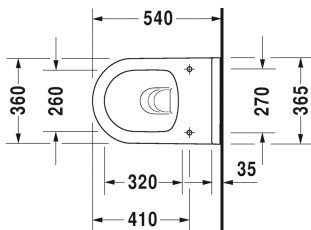

Toilet wall mounted Duravit Rimless® # 252709..00

| < 360 mm >

Toilet wall mounted Duravit Rimless®	Dimension	Weight	Order number
rimless, washdown model, Durafix included, EWL class 1			
Colors			
00 White Alpin 20 HygieneGlaze (an antibacterial ceramic glaze that provides almost indefinite effectiveness)			
Variant			
©4,5 litre flush	360 x 540 mm	27.000 kg	252709..00
Infobox			
Durafix for invisible fixation is included in delivery			
Sanitary ceramics with the special WonderGliss surface finish will remain clean and attractive-looking for a long time to come. When ordering WonderGliss please add a "1" as eleventh digit to the model number.			
Accessory for ceramics			
Fixing for wall mounted bidet and wall mounted toilet	Ø 12 x 180 mm	0.200 kg	006500
Accessory			
Noise reduction gasket for wall mounted toilet		0.300 kg	005020
Suitable products			
Toilet seat and cover hinges stainless steel, without automatic closure,			006381
Toilet seat and cover hinges stainless steel, removable, with automatic closure,			006389

All drawings contain the necessary measurements which are subject to standard tolerances. Exact measurements, in particular for customised installation scenarios, can only be taken from the finished ceramic piece.