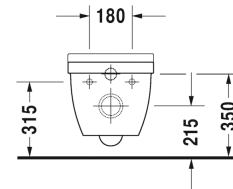

Toilet wall mounted Duravit Rimless® # 252709..00

| < 360 mm >

Toilet wall mounted Duravit Rimless®	Dimension	Weight	Order number
rimless, washdown model, Durafix included, EWL class 1			
Colors			
00 White Alpin 20 HygieneGlaze (an antibacterial ceramic glaze that provides almost indefinite effectiveness)			
Variant			
©4,5 litre flush	360 x 540 mm	27.000 kg	252709..00
Infobox			
Durafix for invisible fixation is included in delivery			
Sanitary ceramics with the special WonderGliss surface finish will remain clean and attractive-looking for a long time to come. When ordering WonderGliss please add a "1" as eleventh digit to the model number.			
Accessory for ceramics			
Fixing for wall mounted bidet and wall mounted toilet	Ø 12 x 180 mm	0.200 kg	006500
Accessory			
Noise reduction gasket for wall mounted toilet		0.300 kg	005020
Suitable products			
Toilet seat and cover hinges stainless steel, without automatic closure,			006381
Toilet seat and cover hinges stainless steel, removable, with automatic closure,			006389

All drawings contain the necessary measurements which are subject to standard tolerances. Exact measurements, in particular for customised installation scenarios, can only be taken from the finished ceramic piece.