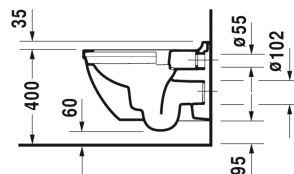

Toilet wall mounted Duravit Rimless® # 252709..00

| < 360 mm >

Toilet wall mounted Duravit Rimless®	Dimension	Weight	Order number
rimless, washdown model, Durafix included, EWL class 1			
Colors			
00 White Alpin 20 HygieneGlaze (an antibacterial ceramic glaze that provides almost indefinite effectiveness)			
Variant			
©4,5 litre flush	360 x 540 mm	27.000 kg	252709..00
Infobox			
Durafix for invisible fixation is included in delivery			
Sanitary ceramics with the special WonderGliss surface finish will remain clean and attractive-looking for a long time to come. When ordering WonderGliss please add a "1" as eleventh digit to the model number.			
Accessory for ceramics			
Fixing for wall mounted bidet and wall mounted toilet	Ø 12 x 180 mm	0.200 kg	006500
Accessory			
Noise reduction gasket for wall mounted toilet		0.300 kg	005020
Suitable products			
Toilet seat and cover hinges stainless steel, without automatic closure,			006381
Toilet seat and cover hinges stainless steel, removable, with automatic closure,			006389

All drawings contain the necessary measurements which are subject to standard tolerances. Exact measurements, in particular for customised installation scenarios, can only be taken from the finished ceramic piece.