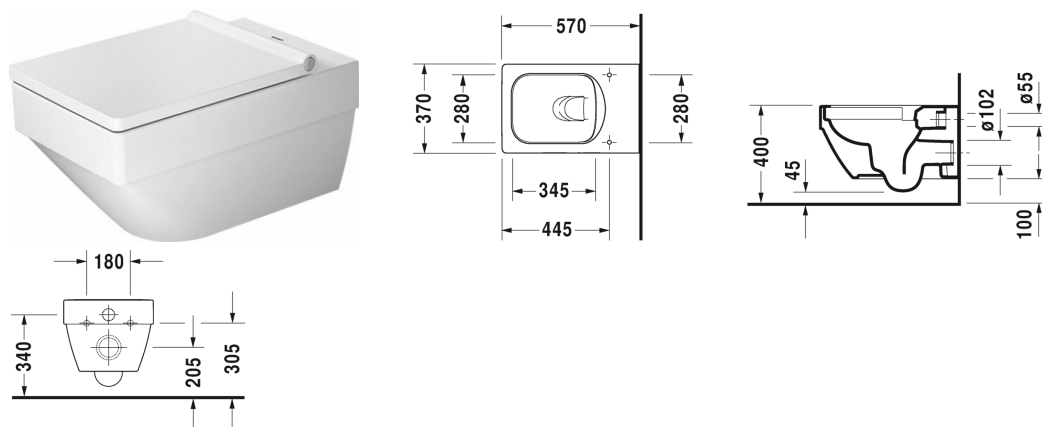

Toilet wall mounted Duravit Rimless® # 252509..00

| < 370 mm > |

Toilet wall mounted Duravit Rimless®	Dimension	Weight	Order number
rimless, washdown model, Durafix included, EWL class 1			
<b>Colors</b>			
00 White Alpin 20 HygieneGlaze (an antibacterial ceramic glaze that provides almost indefinite effectiveness)			
<b>Variant</b>			
©4,5 litre flush	370 x 570 mm	25.300 kg	252509..00
<b>Infobox</b>			
Durafix for invisible fixation is included in delivery, If pre-wall carrier not used, the fixing # 006500 is recommended			
Sanitary ceramics with the special WonderGliss surface finish will remain clean and attractive-looking for a long time to come. When ordering WonderGliss please add a "1" as eleventh digit to the model number.			
<b>Accessory for ceramics</b>			
Fixing for wall mounted bidet and wall mounted toilet	Ø 12 x 180 mm	0.200 kg	006500
<b>Accessory</b>			
Noise reduction gasket for wall mounted toilet		0.300 kg	005064
<b>Suitable products</b>			
Toilet seat and cover removable, hinges stainless steel, with automatic closure,			002209
Toilet seat and cover removable, hinges stainless steel, without automatic closure,			002201