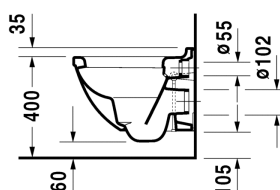

Toilet wall mounted Compact # 222709..00

| < 360 mm > |

Toilet wall mounted Compact	Dimension	Weight	Order number
washdown model, Durafix included, EWL class 1			
<b>Colors</b>			
00 White Alpin 20 HygieneGlaze (an antibacterial ceramic glaze that provides almost indefinite effectiveness)			
<b>Variant</b>			
©4,5 litre flush	360 x 485 mm	21.500 kg	222709..00
<b>Infobox</b>			
Durafix for invisible fixation is included in delivery			
Sanitary ceramics with the special WonderGliss surface finish will remain clean and attractive-looking for a long time to come. When ordering WonderGliss please add a "1" as eleventh digit to the model number.			
<b>Accessory for ceramics</b>			
Fixing for wall mounted bidet and wall mounted toilet	Ø 12 x 180 mm	0.200 kg	006500
<b>Accessory</b>			
Noise reduction gasket for wall mounted toilet		0.300 kg	005020
<b>Suitable products</b>			
Toilet seat and cover hinges stainless steel, without automatic closure,			006381
Toilet seat and cover hinges stainless steel, removable, with automatic closure,			006389

All drawings contain the necessary measurements which are subject to standard tolerances. Exact measurements, in particular for customised installation scenarios, can only be taken from the finished ceramic piece.