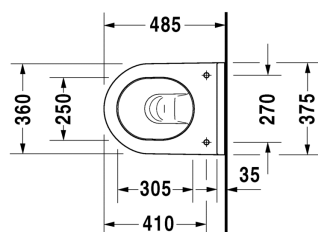

Toilet wall mounted Compact # 222709..00

| < 360 mm > |

Toilet wall mounted Compact	Dimension	Weight	Order number
washdown model, Durafix included, EWL class 1			
<b>Colors</b>			
00 White Alpin 20 HygieneGlaze (an antibacterial ceramic glaze that provides almost indefinite effectiveness)			
<b>Variant</b>			
©4,5 litre flush	360 x 485 mm	21.500 kg	222709..00
<b>Infobox</b>			
Durafix for invisible fixation is included in delivery			
Sanitary ceramics with the special WonderGliss surface finish will remain clean and attractive-looking for a long time to come. When ordering WonderGliss please add a "1" as eleventh digit to the model number.			
<b>Accessory for ceramics</b>			
Fixing for wall mounted bidet and wall mounted toilet	Ø 12 x 180 mm	0.200 kg	006500
<b>Accessory</b>			
Noise reduction gasket for wall mounted toilet		0.300 kg	005020
<b>Suitable products</b>			
Toilet seat and cover hinges stainless steel, without automatic closure,			006381
Toilet seat and cover hinges stainless steel, removable, with automatic closure,			006389

All drawings contain the necessary measurements which are subject to standard tolerances. Exact measurements, in particular for customised installation scenarios, can only be taken from the finished ceramic piece.