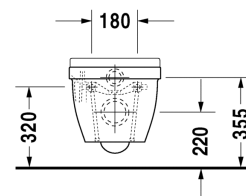

Toilet wall mounted Compact # 222709..00

| < 360 mm > |

Toilet wall mounted Compact	Dimension	Weight	Order number
washdown model, Durafix included, EWL class 1			
<b>Colors</b>			
00 White Alpin 20 HygieneGlaze (an antibacterial ceramic glaze that provides almost indefinite effectiveness)			
<b>Variant</b>			
©4,5 litre flush	360 x 485 mm	21.500 kg	222709..00
<b>Infobox</b>			
Durafix for invisible fixation is included in delivery			
Sanitary ceramics with the special WonderGliss surface finish will remain clean and attractive-looking for a long time to come. When ordering WonderGliss please add a "1" as eleventh digit to the model number.			
<b>Accessory for ceramics</b>			
Fixing for wall mounted bidet and wall mounted toilet	Ø 12 x 180 mm	0.200 kg	006500
<b>Accessory</b>			
Noise reduction gasket for wall mounted toilet		0.300 kg	005020
<b>Suitable products</b>			
Toilet seat and cover hinges stainless steel, without automatic closure,			006381
Toilet seat and cover hinges stainless steel, removable, with automatic closure,			006389

All drawings contain the necessary measurements which are subject to standard tolerances. Exact measurements, in particular for customised installation scenarios, can only be taken from the finished ceramic piece.