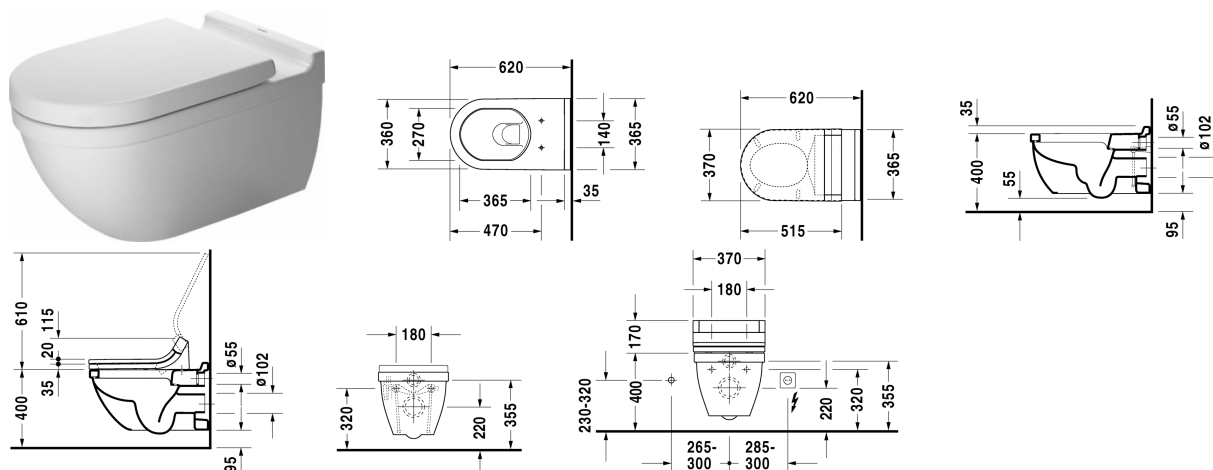

Toilet wall mounted # 222609..00

| < 360 mm >

Toilet wall mounted	Dimension	Weight	Order number
washdown model, Durafix included, EWL class 2			
Colors			
00 White Alpin 20 HygieneGlaze (an antibacterial ceramic glaze that provides almost indefinite effectiveness)			
Variant			
©6 litre flush	360 x 620 mm	29.000 kg	222609..00
Infobox			
Durafix for invisible fixation is included in delivery			
Sanitary ceramics with the special WonderGliss surface finish will remain clean and attractive-looking for a long time to come. When ordering WonderGliss please add a "1" as eleventh digit to the model number.			
Accessory for ceramics			
Fixing for wall mounted bidet and wall mounted toilet	Ø 12 x 180 mm	0.200 kg	006500
Accessory			
Noise reduction gasket for wall mounted toilet		0.300 kg	005020
Suitable products			
Toilet seat and cover elongated, hinges stainless steel, removable, with automatic closure,			006339
Toilet seat and cover elongated, hinges stainless steel, without automatic closure,			006332