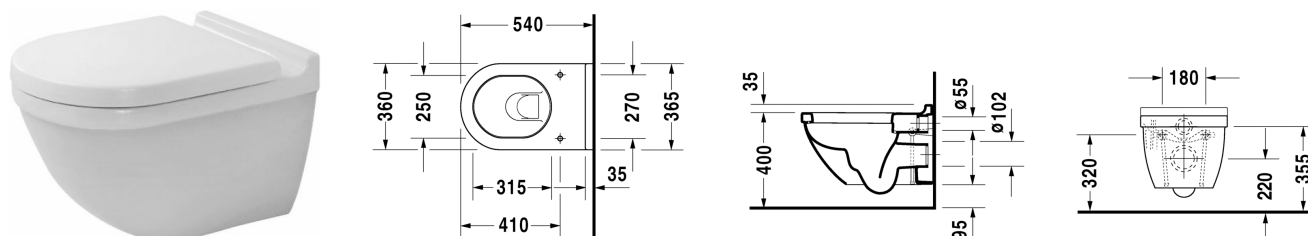

Toilet wall mounted # 222509..00

| < 360 mm >

| Toilet wall mounted | Dimension | Weight | Order number |
|--|---------------|-----------|--------------|
| washdown model, Durafix included, EWL class 1 | | | |
| Colors | | | |
| 00 White Alpin 20 HygieneGlaze (an antibacterial ceramic glaze that provides almost indefinite effectiveness) | | | |
| Variant | | | |
| ©4,5 litre flush | 360 x 540 mm | 27.000 kg | 222509..00 |
| Infobox | | | |
| Durafix for invisible fixation is included in delivery | | | |
| Sanitary ceramics with the special WonderGliss surface finish will remain clean and attractive-looking for a long time to come. When ordering WonderGliss please add a "1" as eleventh digit to the model number. | | | |
| Accessory for ceramics | | | |
| Fixing for wall mounted bidet and wall mounted toilet | Ø 12 x 180 mm | 0.200 kg | 006500 |
| Accessory | | | |
| Noise reduction gasket for wall mounted toilet | | 0.300 kg | 005020 |
| Suitable products | | | |
| Toilet seat and cover hinges stainless steel, without automatic closure, | | | 006381 |
| Toilet seat and cover hinges stainless steel, removable, with automatic closure, | | | 006389 |

All drawings contain the necessary measurements which are subject to standard tolerances. Exact measurements, in particular for customised installation scenarios, can only be taken from the finished ceramic piece.