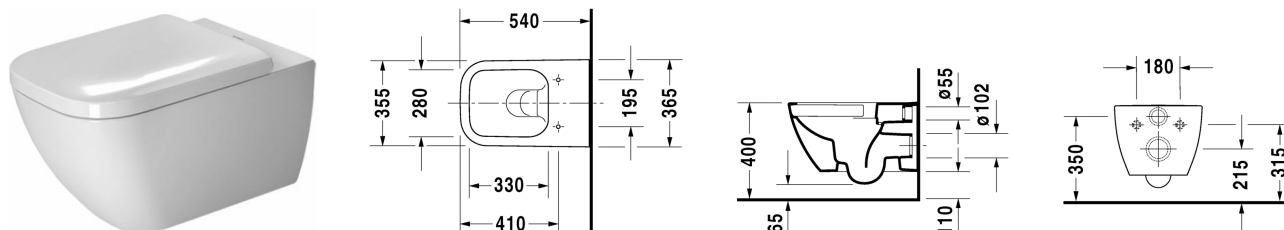

Toilet wall mounted Duravit Rimless® # 222209..00

| < 365 mm >

Toilet wall mounted Duravit Rimless®	Dimension	Weight	Order number
rimless, washdown model, Durafix included, EWL class 1			
Colors			
00 White Alpin 20 HygieneGlaze (an antibacterial ceramic glaze that provides almost indefinite effectiveness)			
Variant			
©4,5 litre flush	365 x 540 mm	26.800 kg	222209..00
Infobox			
Durafix for invisible fixation is included in delivery			
Sanitary ceramics with the special WonderGliss surface finish will remain clean and attractive-looking for a long time to come. When ordering WonderGliss please add a "1" as eleventh digit to the model number.			
Accessory for ceramics			
Fixing for wall mounted bidet and wall mounted toilet	Ø 12 x 180 mm	0.200 kg	006500
Accessory			
Noise reduction gasket for wall mounted toilet		0.300 kg	005064
Suitable products			
Toilet seat and cover removable, hinges stainless steel, without automatic closure,			006451
Toilet seat and cover removable, hinges stainless steel, with automatic closure,			006459

All drawings contain the necessary measurements which are subject to standard tolerances. Exact measurements, in particular for customised installation scenarios, can only be taken from the finished ceramic piece.