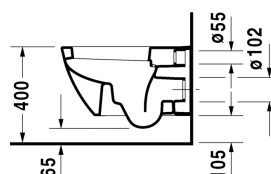

Toilet wall mounted # 222109..00

| < 365 mm >

Toilet wall mounted	Dimension	Weight	Order number
washdown model, Durafix included, EWL class 1			
Colors			
00 White Alpin 20 HygieneGlaze (an antibacterial ceramic glaze that provides almost indefinite effectiveness)			
Variant			
©4,5 litre flush	365 x 540 mm	25.800 kg	222109..00
Infobox			
Durafix for invisible fixation is included in delivery			
Sanitary ceramics with the special WonderGliss surface finish will remain clean and attractive-looking for a long time to come. When ordering WonderGliss please add a "1" as eleventh digit to the model number.			
Accessory for ceramics			
Fixing for wall mounted bidet and wall mounted toilet	Ø 12 x 180 mm	0.200 kg	006500
Accessory			
Noise reduction gasket for wall mounted toilet		0.300 kg	005064
Suitable products			
Toilet seat and cover removable, hinges stainless steel, without automatic closure,			006451
Toilet seat and cover removable, hinges stainless steel, with automatic closure,			006459

All drawings contain the necessary measurements which are subject to standard tolerances. Exact measurements, in particular for customised installation scenarios, can only be taken from the finished ceramic piece.