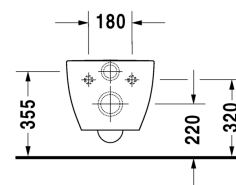

Toilet wall mounted # 222109..00

| < 365 mm >

Toilet wall mounted	Dimension	Weight	Order number
washdown model, Durafix included, EWL class 1			
Colors			
00 White Alpin 20 HygieneGlaze (an antibacterial ceramic glaze that provides almost indefinite effectiveness)			
Variant			
©4,5 litre flush	365 x 540 mm	25.800 kg	222109..00
Infobox			
Durafix for invisible fixation is included in delivery			
Sanitary ceramics with the special WonderGliss surface finish will remain clean and attractive-looking for a long time to come. When ordering WonderGliss please add a "1" as eleventh digit to the model number.			
Accessory for ceramics			
Fixing for wall mounted bidet and wall mounted toilet	Ø 12 x 180 mm	0.200 kg	006500
Accessory			
Noise reduction gasket for wall mounted toilet		0.300 kg	005064
Suitable products			
Toilet seat and cover removable, hinges stainless steel, without automatic closure,			006451
Toilet seat and cover removable, hinges stainless steel, with automatic closure,			006459

All drawings contain the necessary measurements which are subject to standard tolerances. Exact measurements, in particular for customised installation scenarios, can only be taken from the finished ceramic piece.