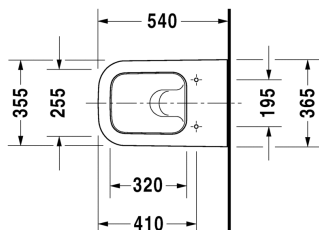

Toilet wall mounted # 222109..00

| < 365 mm >

Toilet wall mounted	Dimension	Weight	Order number
washdown model, Durafix included, EWL class 1			
Colors			
00 White Alpin 20 HygieneGlaze (an antibacterial ceramic glaze that provides almost indefinite effectiveness)			
Variant			
©4,5 litre flush	365 x 540 mm	25.800 kg	222109..00
Infobox			
Durafix for invisible fixation is included in delivery			
Sanitary ceramics with the special WonderGliss surface finish will remain clean and attractive-looking for a long time to come. When ordering WonderGliss please add a "1" as eleventh digit to the model number.			
Accessory for ceramics			
Fixing for wall mounted bidet and wall mounted toilet	Ø 12 x 180 mm	0.200 kg	006500
Accessory			
Noise reduction gasket for wall mounted toilet		0.300 kg	005064
Suitable products			
Toilet seat and cover removable, hinges stainless steel, without automatic closure,			006451
Toilet seat and cover removable, hinges stainless steel, with automatic closure,			006459

All drawings contain the necessary measurements which are subject to standard tolerances. Exact measurements, in particular for customised installation scenarios, can only be taken from the finished ceramic piece.