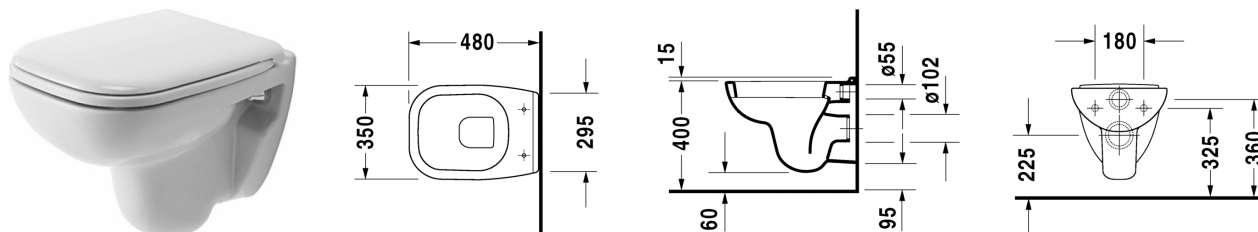

Toilet wall mounted Compact # 221109..002

| < 350 mm >

Toilet wall mounted Compact	Dimension	Weight	Order number
washdown model, EWL class 2			
Colors			
00 White Alpin 20 HygieneGlaze (an antibacterial ceramic glaze that provides almost indefinite effectiveness)			
Variant			
©6 litre flush	350 x 480 mm	13.800 kg	221109..002
Accessory			
Fixing for wall mounted bidet and wall mounted toilet	Ø 12 x 180 mm	0.200 kg	006500
Suitable products			
Toilet seat and cover hinges plastic, with automatic closure,			006739
Toilet seat and cover hinges stainless steel, without automatic closure,			006731

All drawings contain the necessary measurements which are subject to standard tolerances. Exact measurements, in particular for customised installation scenarios, can only be taken from the finished ceramic piece.