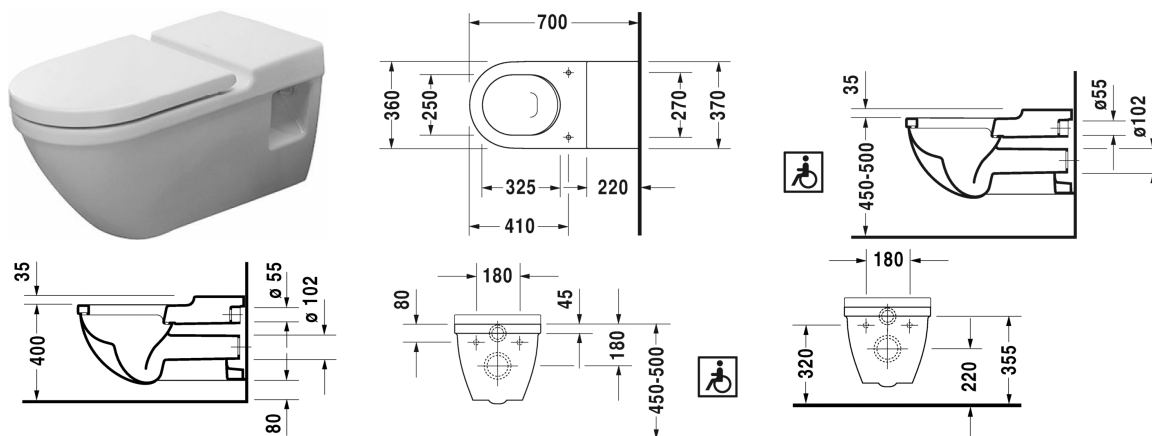

Toilet wall mounted # 220309..00

| < 360 mm >

Toilet wall mounted	Dimension	Weight	Order number
washdown model, suitable for barrier-free applications, Projection 700 mm, EWL class 2			
Colors			
00 White Alpin 20 HygieneGlaze (an antibacterial ceramic glaze that provides almost indefinite effectiveness)			
Variant			
©6 litre flush	360 x 700 mm	33.000 kg	220309..00
Sanitary ceramics with the special WonderGliss surface finish will remain clean and attractive-looking for a long time to come. When ordering WonderGliss please add a "1" as eleventh digit to the model number.			
Accessory			
Noise reduction gasket for wall mounted toilet		0.300 kg	005020
Fixing for wall mounted bidet and wall mounted toilet	Ø 12 x 180 mm	0.200 kg	006500
Suitable products			
Toilet seat and cover with lateral reinforcement and extended hinge shaft, hinges stainless steel, without automatic closure,			006241
Toilet seat ring with lateral reinforcement and extended hinge shaft, hinges stainless steel, without automatic closure,			006261

All drawings contain the necessary measurements which are subject to standard tolerances. Exact measurements, in particular for customised installation scenarios, can only be taken from the finished ceramic piece.