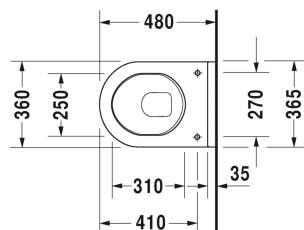

Toilet wall mounted Compact # 220209..00

| < 360 mm > |

Toilet wall mounted Compact	Dimension	Weight	Order number
washdown model, EWL class 2			
Colors			
00 White Alpin 20 HygieneGlaze (an antibacterial ceramic glaze that provides almost indefinite effectiveness)			
Variant			
©4,5 litre flush	360 x 485 mm	21.500 kg	220209..00
Sanitary ceramics with the special WonderGliss surface finish will remain clean and attractive-looking for a long time to come. When ordering WonderGliss please add a "1" as eleventh digit to the model number.			
Accessory			
Noise reduction gasket for wall mounted toilet		0.300 kg	005020
Fixing for wall mounted bidet and wall mounted toilet	Ø 12 x 180 mm	0.200 kg	006500
Suitable products			
Toilet seat and cover hinges stainless steel, without automatic closure,			006381
Toilet seat and cover hinges stainless steel, removable, with automatic closure,			006389

All drawings contain the necessary measurements which are subject to standard tolerances. Exact measurements, in particular for customised installation scenarios, can only be taken from the finished ceramic piece.