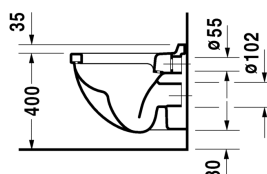

Toilet wall mounted Compact # 220209..00

| < 360 mm > |

Toilet wall mounted Compact	Dimension	Weight	Order number
washdown model, EWL class 2			
Colors			
00 White Alpin 20 HygieneGlaze (an antibacterial ceramic glaze that provides almost indefinite effectiveness)			
Variant			
©4,5 litre flush	360 x 485 mm	21.500 kg	220209..00
Sanitary ceramics with the special WonderGliss surface finish will remain clean and attractive-looking for a long time to come. When ordering WonderGliss please add a "1" as eleventh digit to the model number.			
Accessory			
Noise reduction gasket for wall mounted toilet		0.300 kg	005020
Fixing for wall mounted bidet and wall mounted toilet	Ø 12 x 180 mm	0.200 kg	006500
Suitable products			
Toilet seat and cover hinges stainless steel, without automatic closure,			006381
Toilet seat and cover hinges stainless steel, removable, with automatic closure,			006389

All drawings contain the necessary measurements which are subject to standard tolerances. Exact measurements, in particular for customised installation scenarios, can only be taken from the finished ceramic piece.