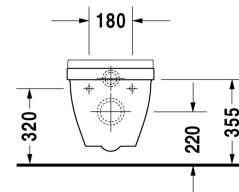

Toilet wall mounted Compact # 220209..00

| < 360 mm > |

Toilet wall mounted Compact	Dimension	Weight	Order number
washdown model, EWL class 2			
Colors			
00 White Alpin 20 HygieneGlaze (an antibacterial ceramic glaze that provides almost indefinite effectiveness)			
Variant			
©4,5 litre flush	360 x 485 mm	21.500 kg	220209..00
Sanitary ceramics with the special WonderGliss surface finish will remain clean and attractive-looking for a long time to come. When ordering WonderGliss please add a "1" as eleventh digit to the model number.			
Accessory			
Noise reduction gasket for wall mounted toilet		0.300 kg	005020
Fixing for wall mounted bidet and wall mounted toilet	Ø 12 x 180 mm	0.200 kg	006500
Suitable products			
Toilet seat and cover hinges stainless steel, without automatic closure,			006381
Toilet seat and cover hinges stainless steel, removable, with automatic closure,			006389

All drawings contain the necessary measurements which are subject to standard tolerances. Exact measurements, in particular for customised installation scenarios, can only be taken from the finished ceramic piece.