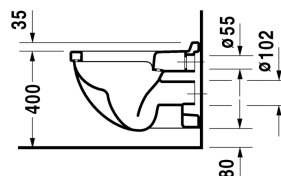

Toilet wall mounted # 220009..00

| < 360 mm > |

Toilet wall mounted	Dimension	Weight	Order number
washdown model, EWL class 1			
<b>Colors</b>			
00 White Alpin 20 HygieneGlaze (an antibacterial ceramic glaze that provides almost indefinite effectiveness)			
<b>Variant</b>			
©4,5 litre flush	360 x 540 mm	26.500 kg	220009..00
Sanitary ceramics with the special WonderGliss surface finish will remain clean and attractive-looking for a long time to come. When ordering WonderGliss please add a "1" as eleventh digit to the model number.			
<b>Accessory for ceramics</b>			
Fixing for wall mounted bidet and wall mounted toilet	Ø 12 x 180 mm	0.200 kg	006500
<b>Accessory</b>			
Noise reduction gasket for wall mounted toilet		0.300 kg	005020
<b>Suitable products</b>			
Toilet seat and cover hinges stainless steel, without automatic closure,			006381
Toilet seat and cover hinges stainless steel, removable, with automatic closure,			006389

All drawings contain the necessary measurements which are subject to standard tolerances. Exact measurements, in particular for customised installation scenarios, can only be taken from the finished ceramic piece.