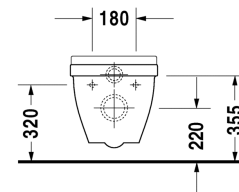

Toilet wall mounted # 220009..00

| < 360 mm > |

Toilet wall mounted	Dimension	Weight	Order number
washdown model, EWL class 1			
<b>Colors</b>			
00 White Alpin 20 HygieneGlaze (an antibacterial ceramic glaze that provides almost indefinite effectiveness)			
<b>Variant</b>			
©4,5 litre flush	360 x 540 mm	26.500 kg	220009..00
Sanitary ceramics with the special WonderGliss surface finish will remain clean and attractive-looking for a long time to come. When ordering WonderGliss please add a "1" as eleventh digit to the model number.			
<b>Accessory for ceramics</b>			
Fixing for wall mounted bidet and wall mounted toilet	Ø 12 x 180 mm	0.200 kg	006500
<b>Accessory</b>			
Noise reduction gasket for wall mounted toilet		0.300 kg	005020
<b>Suitable products</b>			
Toilet seat and cover hinges stainless steel, without automatic closure,			006381
Toilet seat and cover hinges stainless steel, removable, with automatic closure,			006389

All drawings contain the necessary measurements which are subject to standard tolerances. Exact measurements, in particular for customised installation scenarios, can only be taken from the finished ceramic piece.