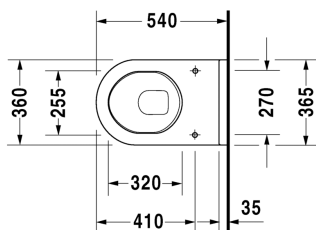

Toilet wall mounted # 220009..00

| < 360 mm > |

Toilet wall mounted	Dimension	Weight	Order number
washdown model, EWL class 1			
<b>Colors</b>			
00 White Alpin 20 HygieneGlaze (an antibacterial ceramic glaze that provides almost indefinite effectiveness)			
<b>Variant</b>			
©4,5 litre flush	360 x 540 mm	26.500 kg	220009..00
Sanitary ceramics with the special WonderGliss surface finish will remain clean and attractive-looking for a long time to come. When ordering WonderGliss please add a "1" as eleventh digit to the model number.			
<b>Accessory for ceramics</b>			
Fixing for wall mounted bidet and wall mounted toilet	Ø 12 x 180 mm	0.200 kg	006500
<b>Accessory</b>			
Noise reduction gasket for wall mounted toilet		0.300 kg	005020
<b>Suitable products</b>			
Toilet seat and cover hinges stainless steel, without automatic closure,			006381
Toilet seat and cover hinges stainless steel, removable, with automatic closure,			006389

All drawings contain the necessary measurements which are subject to standard tolerances. Exact measurements, in particular for customised installation scenarios, can only be taken from the finished ceramic piece.