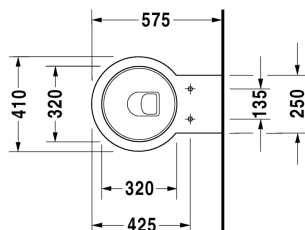

Toilet wall mounted # 0210090064

| < 410 mm > |

Toilet wall mounted	Dimension	Weight	Order number
washdown model, Durafix included, EWL class 1			
<b>Colors</b>			
00 White Alpin			
<b>Variant</b>			
©4,5 litre flush	410 x 575 mm	27.500 kg	0210090064
<b>Infobox</b>			
Durafix for concealed fixation is included in delivery, Pre-wall elements with odour extractors are not recommended			
Sanitary ceramics with the special WonderGliss surface finish will remain clean and attractive-looking for a long time to come. When ordering WonderGliss please add a "1" as eleventh digit to the model number.			
<b>Accessory for ceramics</b>			
Fixing for wall mounted bidet and wall mounted toilet	Ø 12 x 180 mm	0.200 kg	006500
<b>Accessory</b>			
Noise reduction gasket for wall mounted bidet and wall mounted toilet		0.300 kg	005019
<b>Suitable products</b>			
Toilet seat and cover removable, with hinge shaft, hinge plate stainless steel, with automatic closure,			006588

All drawings contain the necessary measurements which are subject to standard tolerances. Exact measurements, in particular for customised installation scenarios, can only be taken from the finished ceramic piece.