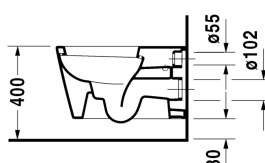

Toilet wall mounted # 0210090064

| < 410 mm > |

Toilet wall mounted	Dimension	Weight	Order number
washdown model, Durafix included, EWL class 1			
<b>Colors</b>			
00 White Alpin			
<b>Variant</b>			
©4,5 litre flush	410 x 575 mm	27.500 kg	0210090064
<b>Infobox</b>			
Durafix for concealed fixation is included in delivery, Pre-wall elements with odour extractors are not recommended			
Sanitary ceramics with the special WonderGliss surface finish will remain clean and attractive-looking for a long time to come. When ordering WonderGliss please add a "1" as eleventh digit to the model number.			
<b>Accessory for ceramics</b>			
Fixing for wall mounted bidet and wall mounted toilet	Ø 12 x 180 mm	0.200 kg	006500
<b>Accessory</b>			
Noise reduction gasket for wall mounted bidet and wall mounted toilet		0.300 kg	005019
<b>Suitable products</b>			
Toilet seat and cover removable, with hinge shaft, hinge plate stainless steel, with automatic closure,			006588

All drawings contain the necessary measurements which are subject to standard tolerances. Exact measurements, in particular for customised installation scenarios, can only be taken from the finished ceramic piece.