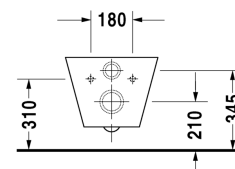

Toilet wall mounted # 0210090064

| < 410 mm > |

Toilet wall mounted	Dimension	Weight	Order number
washdown model, Durafix included, EWL class 1			
<b>Colors</b>			
00 White Alpin			
<b>Variant</b>			
©4,5 litre flush	410 x 575 mm	27.500 kg	0210090064
<b>Infobox</b>			
Durafix for concealed fixation is included in delivery, Pre-wall elements with odour extractors are not recommended			
Sanitary ceramics with the special WonderGliss surface finish will remain clean and attractive-looking for a long time to come. When ordering WonderGliss please add a "1" as eleventh digit to the model number.			
<b>Accessory for ceramics</b>			
Fixing for wall mounted bidet and wall mounted toilet	Ø 12 x 180 mm	0.200 kg	006500
<b>Accessory</b>			
Noise reduction gasket for wall mounted bidet and wall mounted toilet		0.300 kg	005019
<b>Suitable products</b>			
Toilet seat and cover removable, with hinge shaft, hinge plate stainless steel, with automatic closure,			006588

All drawings contain the necessary measurements which are subject to standard tolerances. Exact measurements, in particular for customised installation scenarios, can only be taken from the finished ceramic piece.