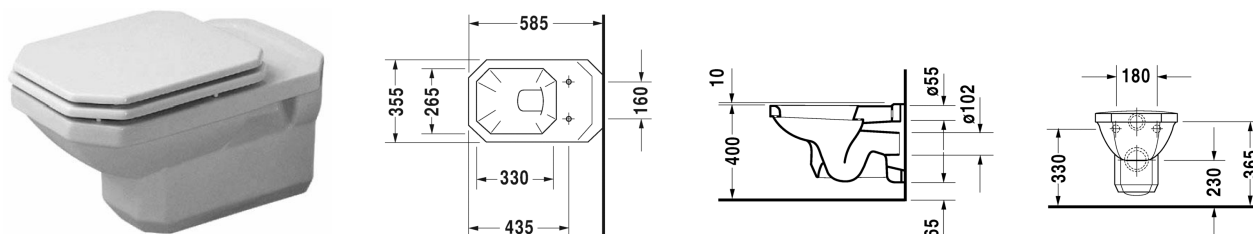

Toilet wall mounted # 0182090000

| < 355 mm > |

Toilet wall mounted	Dimension	Weight	Order number
washdown model, EWL class 2			
<b>Colors</b>			
00 White Alpin			
<b>Variant</b>			
©6 litre flush	355 x 580 mm	21.500 kg	0182090000
Sanitary ceramics with the special WonderGliss surface finish will remain clean and attractive-looking for a long time to come. When ordering WonderGliss please add a "1" as eleventh digit to the model number.			
<b>Accessory for ceramics</b>			
Fixing for wall mounted bidet and wall mounted toilet	Ø 12 x 180 mm	0.200 kg	006500
<b>Accessory</b>			
Noise reduction gasket for wall mounted toilet		0.300 kg	005020
<b>Suitable products</b>			
Toilet seat and cover octagonal seat hole, hinges stainless steel, without automatic closure,			006481
Toilet seat and cover oval seat hole, hinges stainless steel, without automatic closure,			006661
Toilet seat and cover octagonal seat hole, hinges stainless steel, with automatic closure,			006489

All drawings contain the necessary measurements which are subject to standard tolerances. Exact measurements, in particular for customised installation scenarios, can only be taken from the finished ceramic piece.