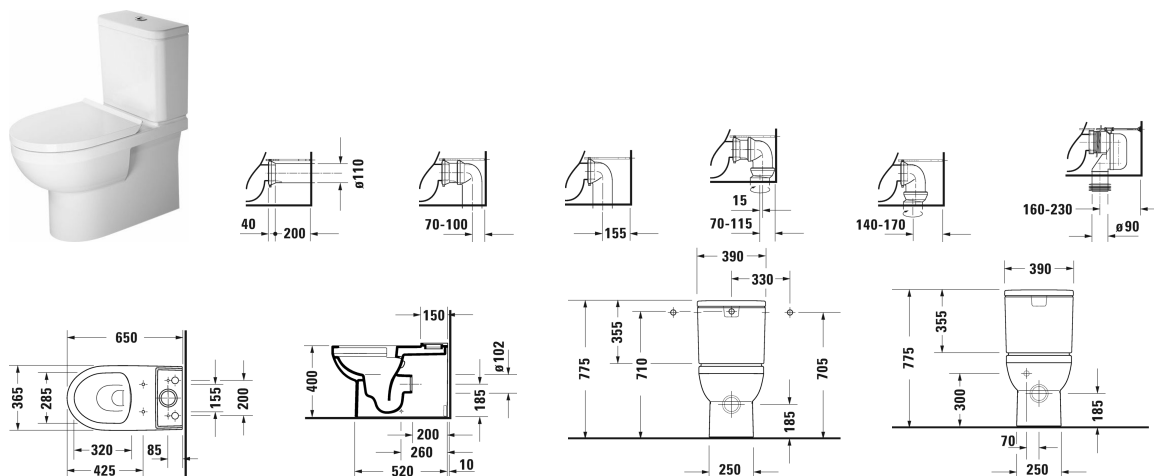

Toilet close-coupled Duravit Rimless® # 218209..00

| < 365 mm > |

Toilet close-coupled Duravit Rimless®	Dimension	Weight	Order number
rimless, (without cistern), washdown model, fixings included, Outlet for Vario connector set, for horizontal and vertical outlet, length adjustable from 70 - 170 mm, and vario connecting bend, vertical outlet from 160 - 230 mm, EWL class 1, 4,5 litre flush			
Colors			
00 White Alpin 20 HygieneGlaze (an antibacterial ceramic glaze that provides almost indefinite effectiveness)			
Variant			
©	365 x 650 mm	31.500 kg	218209..00
Infobox			
Optionally available with a standard seat and cover			
Sanitary ceramics with the special WonderGliss surface finish will remain clean and attractive-looking for a long time to come. When ordering WonderGliss please add a "1" as eleventh digit to the model number.			
Accessory			
Vario connecting bend for vertical outlet	Ø 100 mm	0.700 kg	899025
Vario connector set incl. excenter	Ø 110 mm	1.500 kg	001422
Suitable products			
Toilet seat and cover hinges stainless steel, with automatic closure,			002079