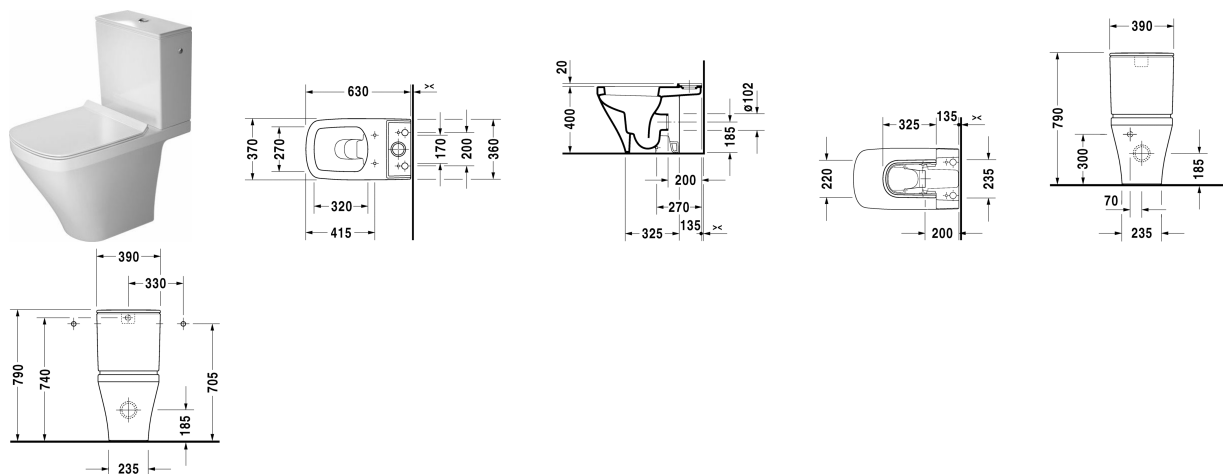

Toilet close-coupled # 216209..00

| < 370 mm >

Toilet close-coupled	Dimension	Weight	Order number
washdown model, (without cistern), fixings included, horizontal outlet, EWL class 1			
Colors			
00 White Alpin 20 HygieneGlaze (an antibacterial ceramic glaze that provides almost indefinite effectiveness)			
Variant			
©4,5 litre flush	370 x 630 mm	41.300 kg	216209..00
Sanitary ceramics with the special WonderGliss surface finish will remain clean and attractive-looking for a long time to come. When ordering WonderGliss please add a "1" as eleventh digit to the model number.			
Suitable products			
Toilet seat and cover hinges stainless steel, without automatic closure,			006371
Toilet seat and cover hinges stainless steel, removable, with automatic closure,			006379
Cistern with Dual Flush mechanism, chrome, for side supply, 390 x 170 mm	390 x 170 mm		093500
Cistern with Dual Flush mechanism, chrome, for bottom left supply, 390 x 170 mm	390 x 170 mm		093510

All drawings contain the necessary measurements which are subject to standard tolerances. Exact measurements, in particular for customised installation scenarios, can only be taken from the finished ceramic piece.