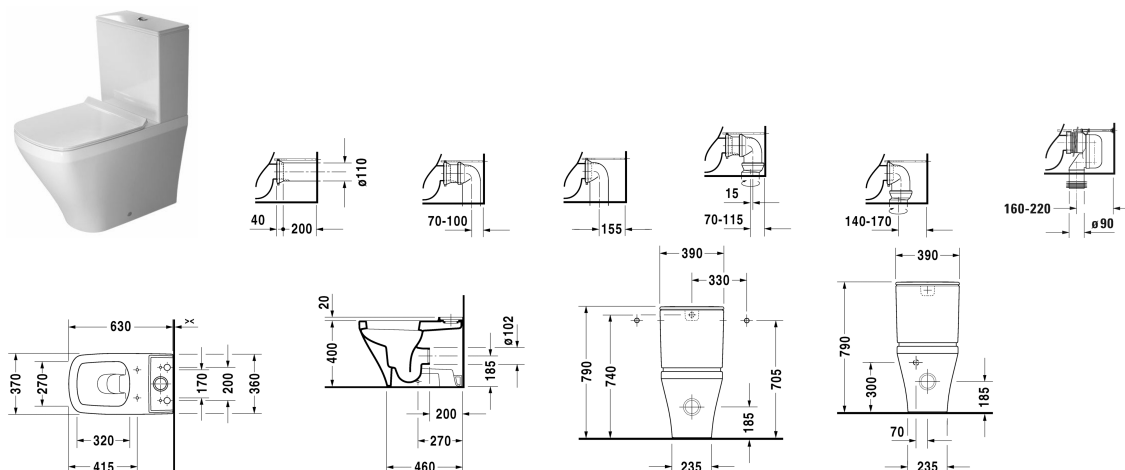

Toilet close-coupled # 215509..00

< 370 mm >

Toilet close-coupled	Dimension	Weight	Order number
(without cistern), washdown model, Outlet for Vario connector set, for horizontal and vertical outlet, length adjustable from 70 - 170 mm, and Vario connecting bend, vertical outlet from 160 - 200 mm, fixings included, EWL class 1			
<b>Colors</b>			
00 White Alpin 20 HygieneGlaze (an antibacterial ceramic glaze that provides almost indefinite effectiveness)			
<b>Variant</b>			
©4,5 litre flush	370 x 630 mm	30.500 kg	215509..00
Sanitary ceramics with the special WonderGliss surface finish will remain clean and attractive-looking for a long time to come. When ordering WonderGliss please add a "1" as eleventh digit to the model number.			
<b>Accessory</b>			
Vario connecting bend for vertical outlet	Ø 100 mm	0.700 kg	899025
Vario connector set incl. excenter	Ø 110 mm	1.500 kg	001422
<b>Suitable products</b>			
Toilet seat and cover hinges stainless steel, without automatic closure,			006371
Toilet seat and cover hinges stainless steel, removable, with automatic closure,			006379
Cistern with Dual Flush mechanism, chrome, for side supply, 390 x 170 mm	390 x 170 mm		093500