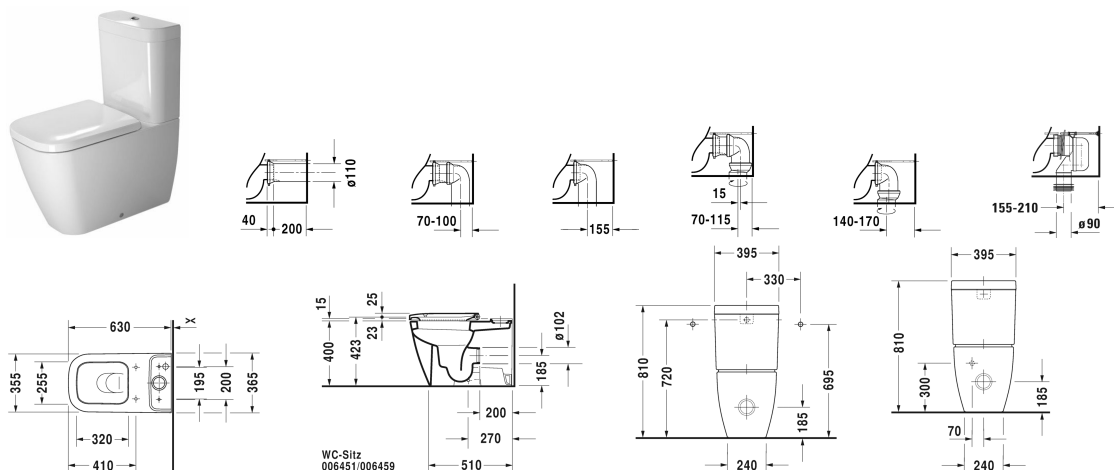

Toilet close-coupled # 213409..00

| < 365 mm > |

| Toilet close-coupled | Dimension | Weight | Order number |
|--|--------------|-----------|--------------|
| (without cistern), washdown model, Outlet for Vario connector set, for horizontal and vertical outlet, length adjustable from 70 - 200 mm, and vario connecting bend, vertical outlet from 160 - 200 mm, fixings included, EWL class 1 | | | |
| Colors | | | |
| 00 White Alpin 20 HygieneGlaze (an antibacterial ceramic glaze that provides almost indefinite effectiveness) | | | |
| Variant | | | |
| ©4,5 litre flush | 365 x 630 mm | 37.800 kg | 213409..00 |
| Sanitary ceramics with the special WonderGliss surface finish will remain clean and attractive-looking for a long time to come. When ordering WonderGliss please add a "1" as eleventh digit to the model number. | | | |
| Accessory | | | |
| Vario connecting bend for vertical outlet | Ø 100 mm | 0.700 kg | 899025 |
| Vario connector set incl. excenter | Ø 110 mm | 1.500 kg | 001422 |
| Suitable products | | | |
| Cistern for bottom left supply, 395 x 160 mm | 395 x 160 mm | | 093410 |
| Toilet seat and cover removable, hinges stainless steel, without automatic closure, | | | 006451 |
| Toilet seat and cover removable, hinges stainless steel, with automatic closure, | | | 006459 |

All drawings contain the necessary measurements which are subject to standard tolerances. Exact measurements, in particular for