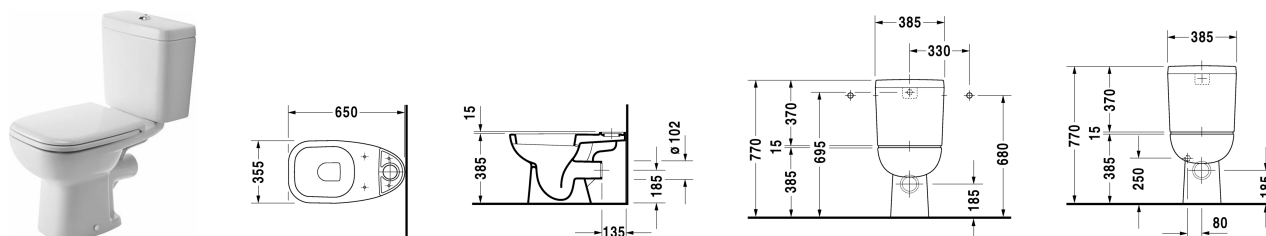

Toilet close-coupled # 211109..002

| < 355 mm > |

Toilet close-coupled	Dimension	Weight	Order number
washdown model, (without cistern), fixings included, horizontal outlet, EWL class 2			
Colors			
00 White Alpin 20 HygieneGlaze (an antibacterial ceramic glaze that provides almost indefinite effectiveness)			
Variant			
©6 litre flush	355 x 650 mm	18.600 kg	211109..002
Suitable products			
Toilet seat and cover hinges plastic, with automatic closure,			006739
Toilet seat and cover hinges stainless steel, without automatic closure,			006731
Cistern bottom left supply, 385 x 170 mm	385 x 170 mm		092730

All drawings contain the necessary measurements which are subject to standard tolerances. Exact measurements, in particular for customised installation scenarios, can only be taken from the finished ceramic piece.