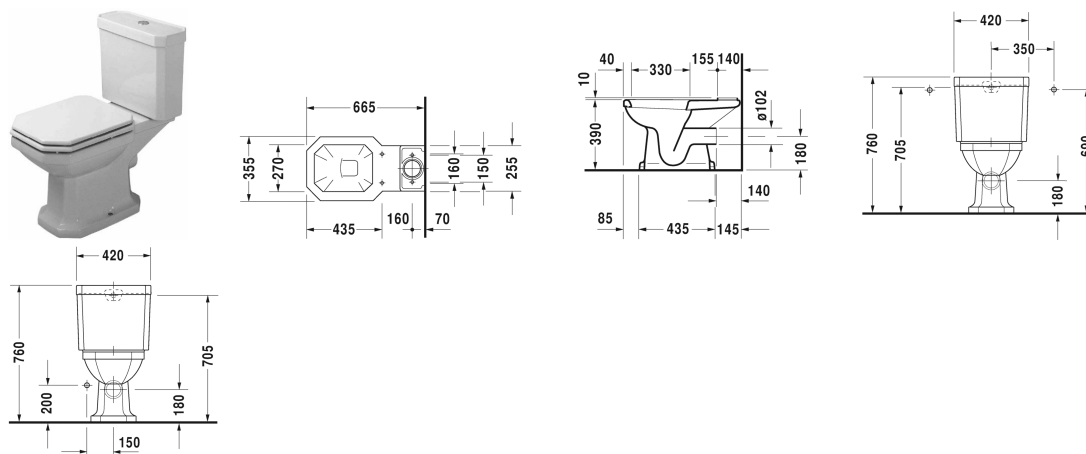

Toilet close-coupled # 0227090000

| < 355 mm >

Toilet close-coupled	Dimension	Weight	Order number
washdown model, (without cistern), EWL class 2, 6 litre flush, horizontal outlet			
Colors			
00 White Alpin			
Variant			
©	355 x 665 mm	25.000 kg	0227090000
Sanitary ceramics with the special WonderGliss surface finish will remain clean and attractive-looking for a long time to come. When ordering WonderGliss please add a "1" as eleventh digit to the model number.			
Accessory			
Fixing for floor standing bidet, floor standing toilet and siphon cover, caps white and chrome	Ø 6 x 70 mm	0.400 kg	006701
Suitable products			
Toilet seat and cover octagonal seat hole, hinges stainless steel, without automatic closure,			006481
Toilet seat and cover oval seat hole, hinges stainless steel, without automatic closure,			006661
Cistern for bottom left supply, 430 x 175 mm	430 x 175 mm		087221
Toilet seat and cover octagonal seat hole, hinges stainless steel, with automatic closure,			006489

All drawings contain the necessary measurements which are subject to standard tolerances. Exact measurements, in particular for customised installation scenarios, can only be taken from the finished ceramic piece.