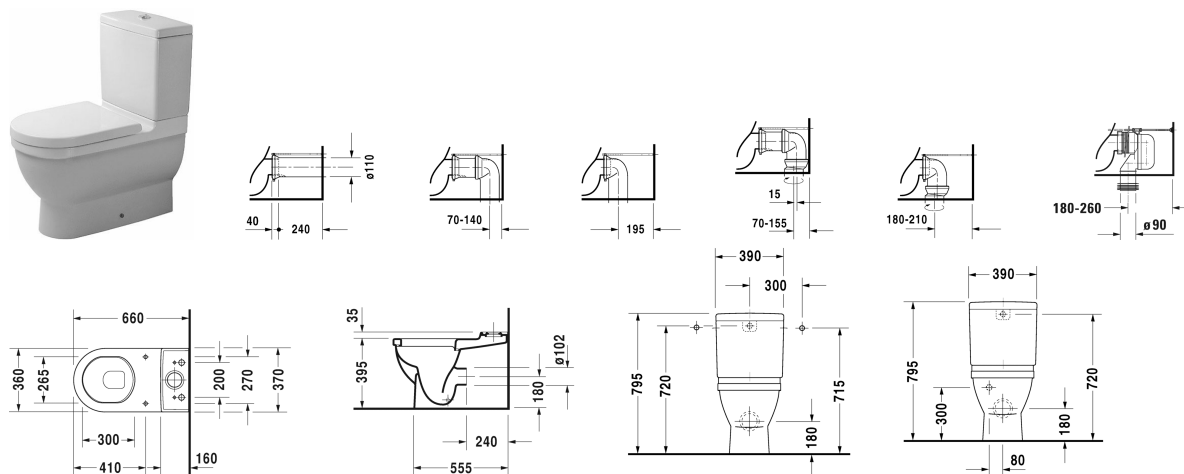

Toilet close-coupled # 012809..00

| < 360 mm >

Toilet close-coupled	Dimension	Weight	Order number
(without cistern), washdown model, fixings included			
Colors			
00 White Alpin 20 HygieneGlaze (an antibacterial ceramic glaze that provides almost indefinite effectiveness)			
Variant			
©6 litre flush, EWL class 2, Outlet for Vario connector set, for horizontal and vertical outlet, length adjustable from 70 - 200 mm, and vario connecting bend, vertical outlet from 160 - 200 mm	360 x 655 mm	31.300 kg	012809..00
Sanitary ceramics with the special WonderGliss surface finish will remain clean and attractive-looking for a long time to come. When ordering WonderGliss please add a "1" as eleventh digit to the model number.			
Accessory for ceramics			
Cistern for bottom left supply	390 x 185 mm		092010
Accessory			
Vario connecting bend for vertical outlet	Ø 100 mm	0.700 kg	899025
Vario connector set incl. excenter	Ø 110 mm	1.500 kg	001422
Suitable products			
Toilet seat and cover hinges stainless steel, without automatic closure,			006381
Toilet seat and cover hinges stainless steel, removable, with automatic closure,			006389