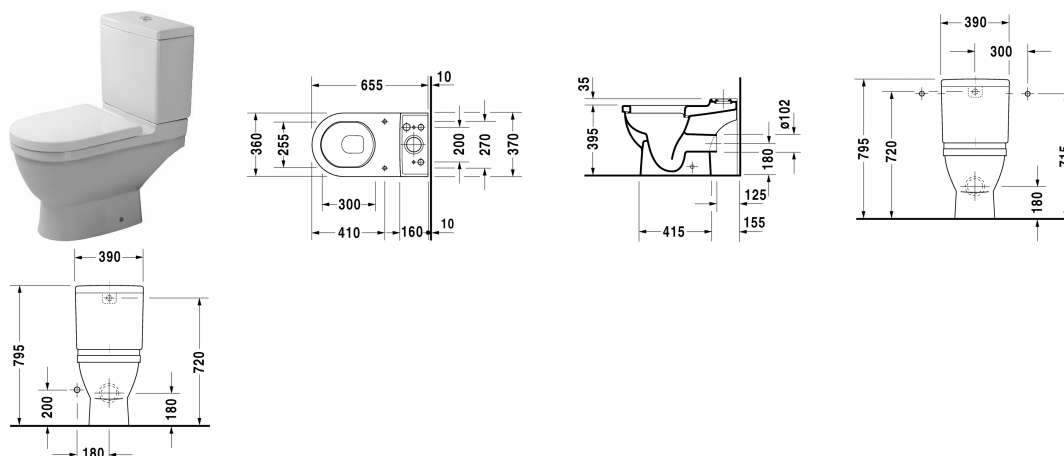

Toilet close-coupled # 012609..00

< 360 mm >

Toilet close-coupled	Dimension	Weight	Order number
washdown model, (without cistern), fixings included, horizontal outlet			
<b>Colors</b>			
00 White Alpin 20 HygieneGlaze (an antibacterial ceramic glaze that provides almost indefinite effectiveness)			
<b>Variant</b>			
©6 litre flush, EWL class 2	360 x 655 mm	29.000 kg	012609..00
Sanitary ceramics with the special WonderGliss surface finish will remain clean and attractive-looking for a long time to come. When ordering WonderGliss please add a "1" as eleventh digit to the model number.			
<b>Accessory for ceramics</b>			
Cistern for bottom left supply	390 x 185 mm		092010
<b>Suitable products</b>			
Toilet seat and cover hinges stainless steel, without automatic closure,			006381
Toilet seat and cover hinges stainless steel, removable, with automatic closure,			006389

All drawings contain the necessary measurements which are subject to standard tolerances. Exact measurements, in particular for customised installation scenarios, can only be taken from the finished ceramic piece.