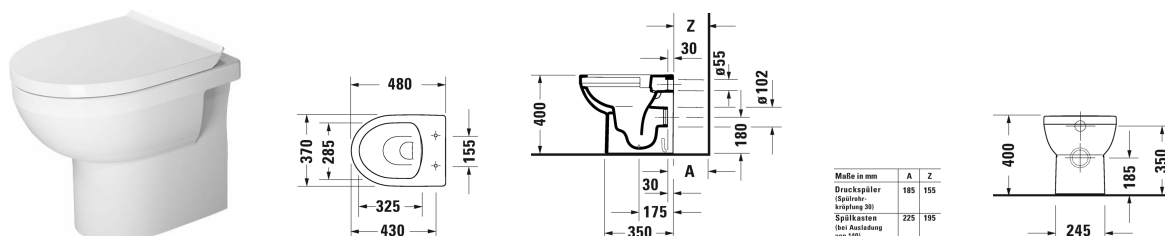

Toilet floor standing Duravit Rimless® # 218409..00

| < 370 mm > |

| Toilet floor standing Duravit Rimless® | Dimension | Weight | Order number |
|--|--------------|-----------|--------------|
| rimless, for independent water supply, washdown model, fixings included, horizontal outlet, EWL class 1, 4,5 litre flush | | | |
| Colors | | | |
| 00 White Alpin 20 HygieneGlaze (an antibacterial ceramic glaze that provides almost indefinite effectiveness) | | | |
| Variant | | | |
| © | 370 x 480 mm | 21.500 kg | 218409..00 |
| Infobox | | | |
| Optionally available with a standard seat and cover | | | |
| Sanitary ceramics with the special WonderGliss surface finish will remain clean and attractive-looking for a long time to come. When ordering WonderGliss please add a "1" as eleventh digit to the model number. | | | |
| Suitable products | | | |
| Toilet seat and cover hinges stainless steel, with automatic closure, | | | 002079 |
| Toilet seat and cover hinges stainless steel, without automatic closure, | | | 002071 |

All drawings contain the necessary measurements which are subject to standard tolerances. Exact measurements, in particular for customised installation scenarios, can only be taken from the finished ceramic piece.