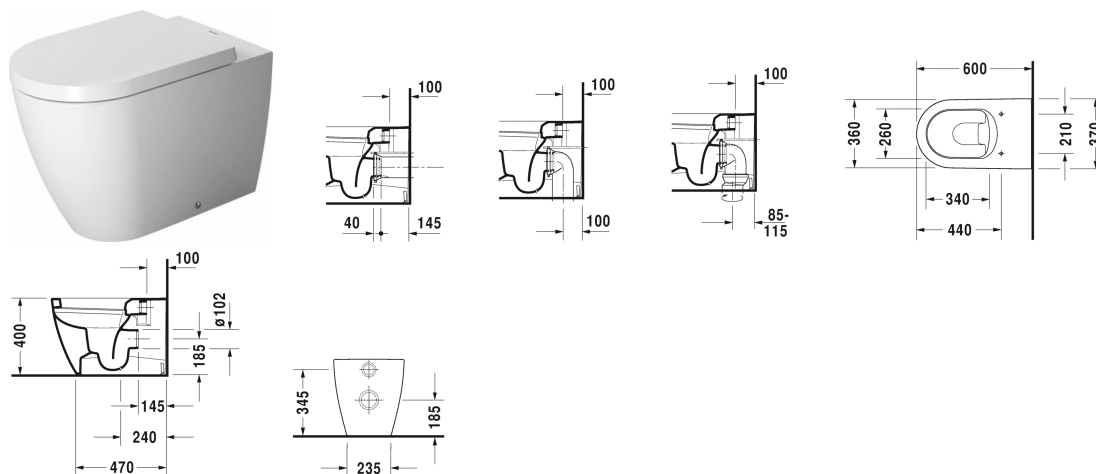

Toilet floor standing # 216909..00

| < 370 mm > |

Toilet floor standing	Dimension	Weight	Order number
back to wall, washdown model, fixings included, horizontal outlet, EWL class 1			
Colors			
00 White Alpin 20 HygieneGlaze (an antibacterial ceramic glaze that provides almost indefinite effectiveness)			
Variant			
©4,5 litre flush	370 x 600 mm	29.000 kg	216909..00
Sanitary ceramics with the special WonderGliss surface finish will remain clean and attractive-looking for a long time to come. When ordering WonderGliss please add a "1" as eleventh digit to the model number.			
Accessory			
Vario connector set incl. excenter	Ø 110 mm	1.500 kg	001422
Suitable products			
Toilet seat and cover hinges stainless steel, without automatic closure,			002001
Toilet seat and cover hinges stainless steel, removable, with automatic closure,			002009

All drawings contain the necessary measurements which are subject to standard tolerances. Exact measurements, in particular for customised installation scenarios, can only be taken from the finished ceramic piece.