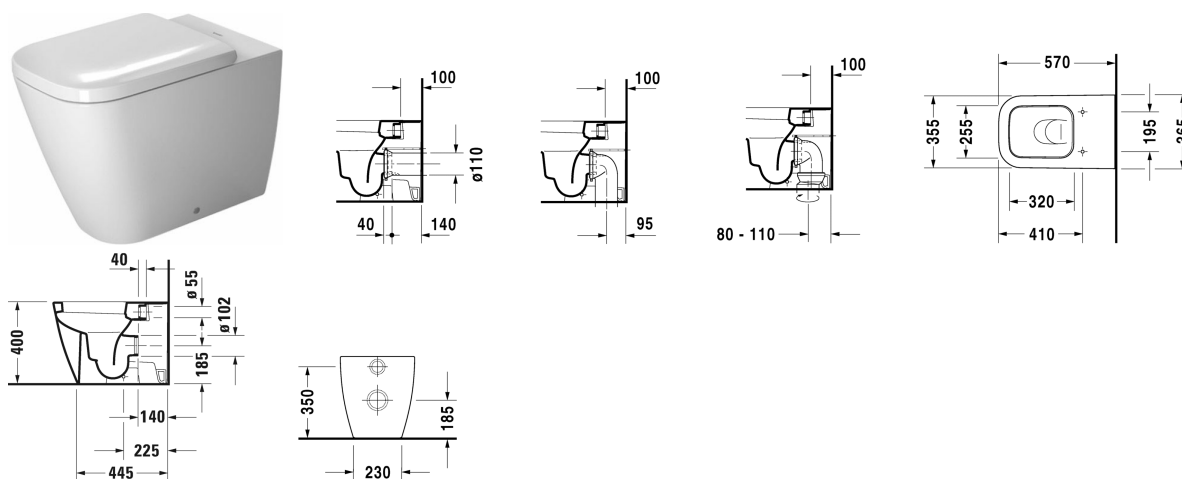

Toilet floor standing # 215909..00

| < 365 mm > |

Toilet floor standing	Dimension	Weight	Order number
back to wall, for independent water supply, washdown model, fixings included, horizontal outlet, EWL class 1			
Colors			
00 White Alpin 20 HygieneGlaze (an antibacterial ceramic glaze that provides almost indefinite effectiveness)			
Variant			
©4,5 litre flush	365 x 570 mm	29.000 kg	215909..00
Sanitary ceramics with the special WonderGliss surface finish will remain clean and attractive-looking for a long time to come. When ordering WonderGliss please add a "1" as eleventh digit to the model number.			
Suitable products			
Toilet seat and cover removable, hinges stainless steel, without automatic closure,			006451
Toilet seat and cover removable, hinges stainless steel, with automatic closure,			006459

All drawings contain the necessary measurements which are subject to standard tolerances. Exact measurements, in particular for customised installation scenarios, can only be taken from the finished ceramic piece.