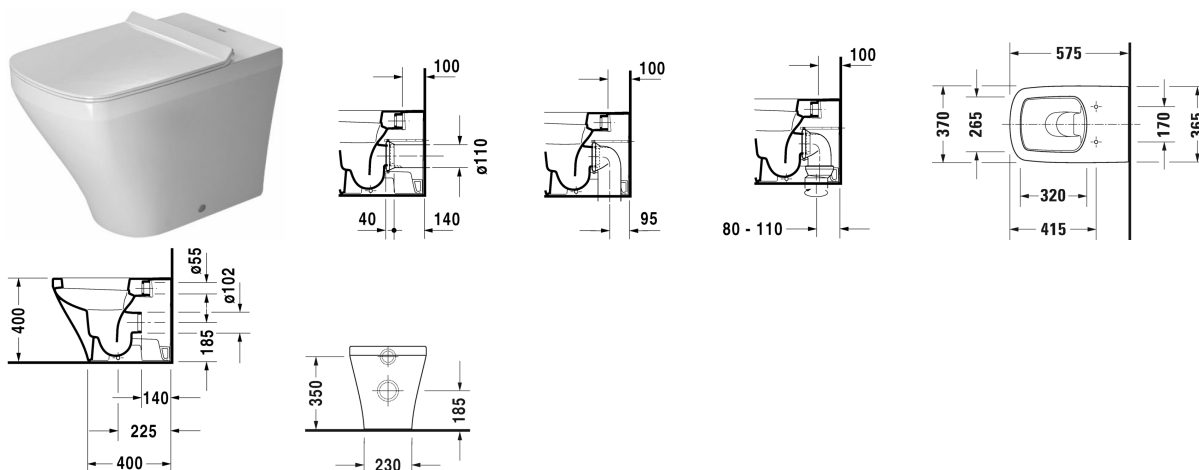

Toilet floor standing # 215009..00

| < 370 mm > |

| Toilet floor standing | Dimension | Weight | Order number |
|--|--------------|-----------|--------------|
| back to wall, for independent water supply, fixings included, washdown model, horizontal outlet, EWL class 1 | | | |
| Colors | | | |
| 00 White Alpin 20 HygieneGlaze (an antibacterial ceramic glaze that provides almost indefinite effectiveness) | | | |
| Variant | | | |
| ©4,5 litre flush | 370 x 570 mm | 28.000 kg | 215009..00 |
| Sanitary ceramics with the special WonderGliss surface finish will remain clean and attractive-looking for a long time to come. When ordering WonderGliss please add a "1" as eleventh digit to the model number. | | | |
| Suitable products | | | |
| Toilet seat and cover hinges stainless steel, without automatic closure, | | | 006371 |
| Toilet seat and cover hinges stainless steel, removable, with automatic closure, | | | 006379 |

All drawings contain the necessary measurements which are subject to standard tolerances. Exact measurements, in particular for customised installation scenarios, can only be taken from the finished ceramic piece.