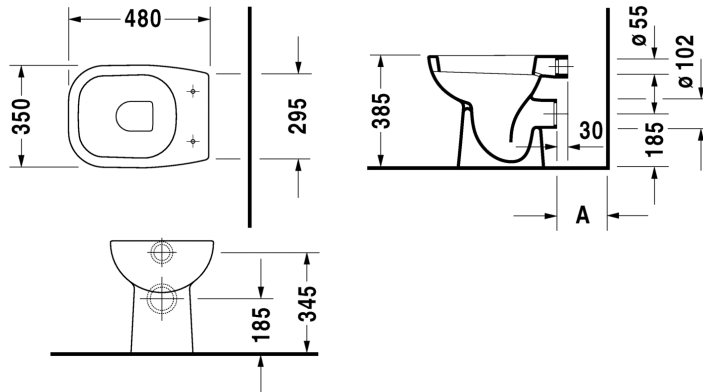

Toilet floor standing # 210809..002

| < 350 mm > |

| | |
|--------------------------------------|-----|
| | A |
| Druckspüler, Spülrohr gekröpft 35 mm | 175 |
| Spülkasten, Tiefe 138 mm | 200 |

| Toilet floor standing | Dimension | Weight | Order number |
|---------------------------------------------------------------------------------------------------------------|--------------|-----------|--------------|
| for independent water supply, washdown model, fixings included, horizontal outlet, EWL class 2 | | | |
| Colors | | | |
| 00 White Alpin 20 HygieneGlaze (an antibacterial ceramic glaze that provides almost indefinite effectiveness) | | | |
| Variant | | | |
| ©6 litre flush | 350 x 480 mm | 15.400 kg | 210809..002 |
| Suitable products | | | |
| Toilet seat and cover hinges plastic, with automatic closure, | | | 006739 |
| Toilet seat and cover hinges stainless steel, without automatic closure, | | | 006731 |

All drawings contain the necessary measurements which are subject to standard tolerances. Exact measurements, in particular for customised installation scenarios, can only be taken from the finished ceramic piece.