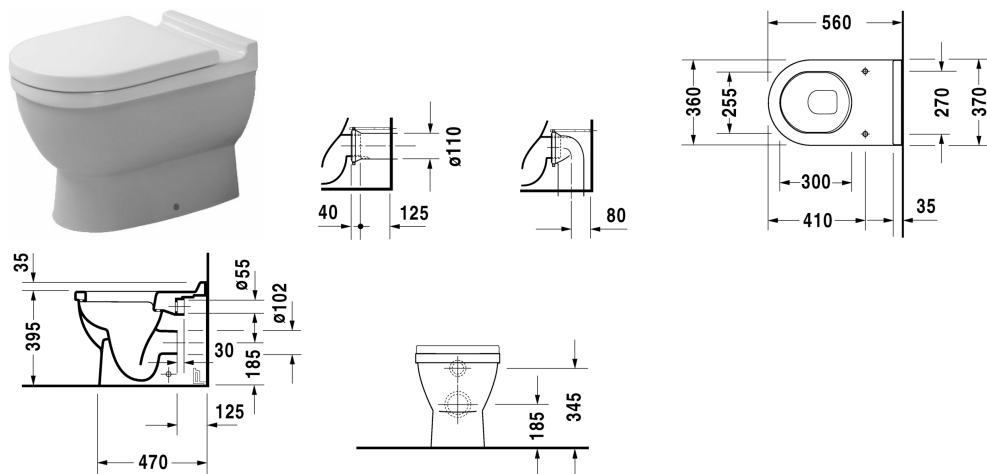

Toilet floor standing # 012409..00

| < 360 mm >

Toilet floor standing	Dimension	Weight	Order number
for independent water supply, washdown model, fixings included, horizontal outlet, EWL class 2, 6 litre flush			
<b>Colors</b>			
00 White Alpin 20 HygieneGlaze (an antibacterial ceramic glaze that provides almost indefinite effectiveness)			
<b>Variant</b>			
©	360 x 560 mm	27.600 kg	012409..00
Sanitary ceramics with the special WonderGliss surface finish will remain clean and attractive-looking for a long time to come. When ordering WonderGliss please add a "1" as eleventh digit to the model number.			
<b>Suitable products</b>			
Toilet seat and cover hinges stainless steel, without automatic closure,			006381
Toilet seat and cover hinges stainless steel, removable, with automatic closure,			006389

All drawings contain the necessary measurements which are subject to standard tolerances. Exact measurements, in particular for customised installation scenarios, can only be taken from the finished ceramic piece.